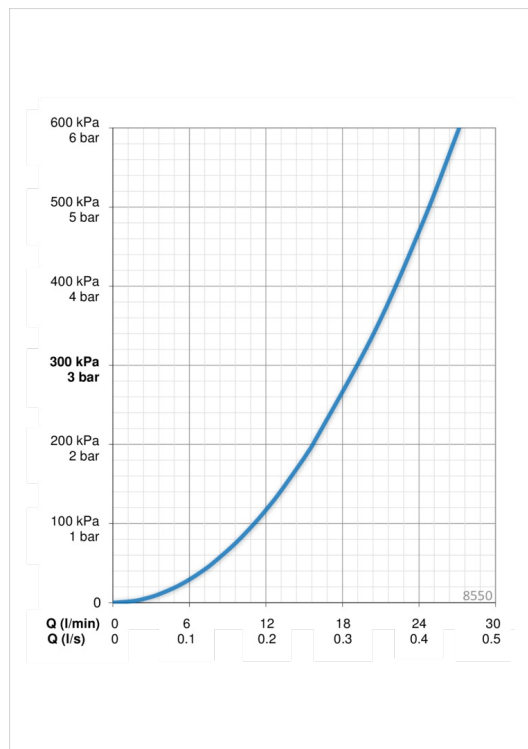

Type approvals

STF certificate	STF VTT-09185-06
Sintef	Sintef Nr. 0970