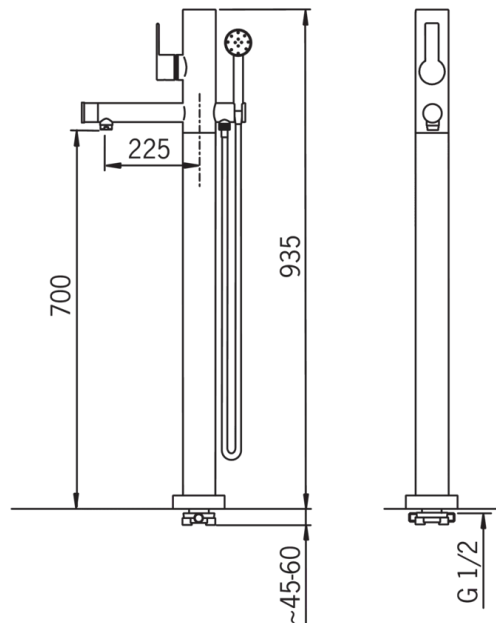

Spare parts

SP8550

	Code
01	859157V
02	859155V
03	158726
04	158890
05	232213
06	209711V
07	859381V