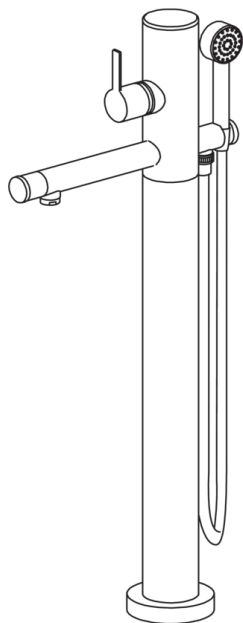

Spare parts

SP8550

	Code
01	859157V
02	859155V
03	158726
04	158890
05	232213
06	209711V
07	859381V