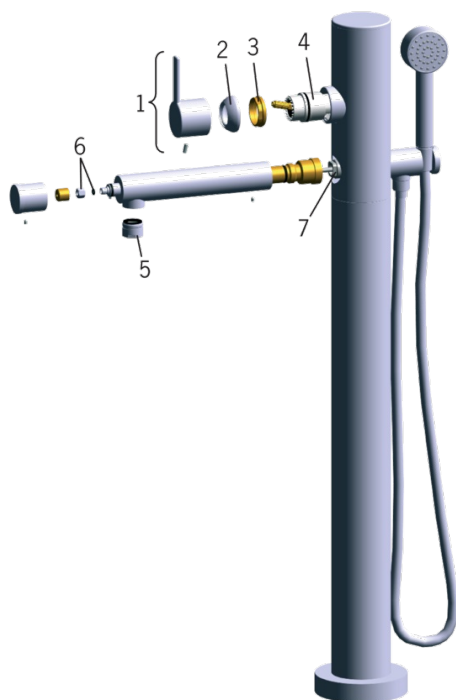

Spare parts

SP8550

	Code
01	859157V
02	859155V
03	158726
04	158890
05	232213
06	209711V
07	859381V