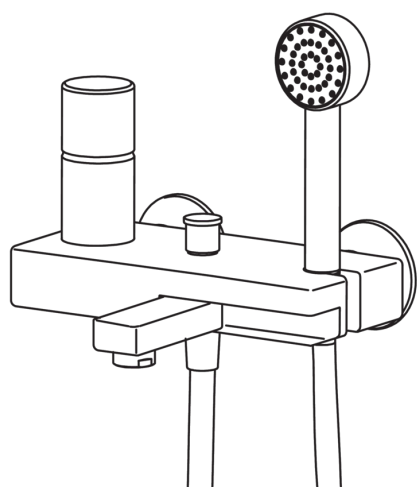

Spare parts

SP8545

	Code
01	158726
02	158890
03	859102V
04	859103V
05	232213
06	859183V