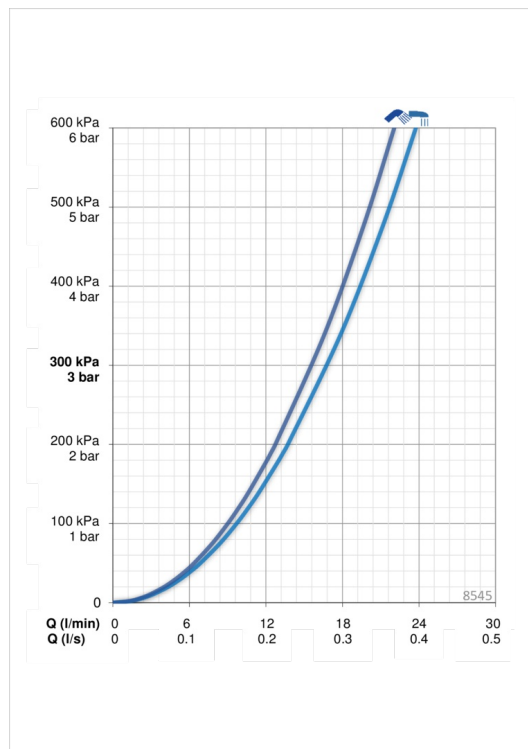

Type approvals

Sintef	Sintef Nr. 0969