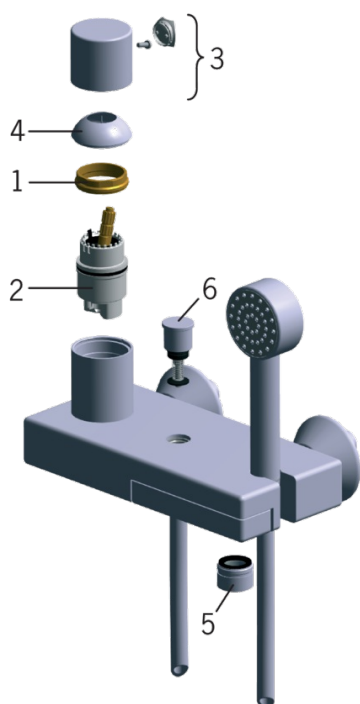

EAN: 6414150045547

www.oras.com/en/products/oras/product/8545

Bath and shower faucet with turnable spout, aerator and diverter. Hand shower, shower hose, eccentric unions and cover plates are included.

Design: Stefano Giovannoni

Please note! The faucet is not suitable for connecting to exposed water pipes.

- Bathroom, Shower
- Single lever
- Wall mounted
- Chrome
- Swivel spout
- electronic utility shut-off valve
- pull diverter
- hand shower, shower hose (1500 mm)

Technical data

Flow properties

Flow-rate at 300 kPa	0.28 / 0.26 l/s
Pressure loss with flow (0.2 l/s)	180 kPa
Pressure loss with flow (0.3 l/s)	340 kPa

Technical properties

Hot water supply	max. +80°C
Working pressure	50 - 1000 kPa
Connection size	G1/2
Installation width	CC150± 15 mm
Projection	205 mm
Material	brass

Regulations

EN standard	EN 817
Noise class	II (ISO 3822)

Type approvals

Sintef	Sintef Nr. 0969
--------	------------------------

Spare parts

SP8545

	Code
01	158726
02	158890
03	859102V
04	859103V
05	232213
06	859183V