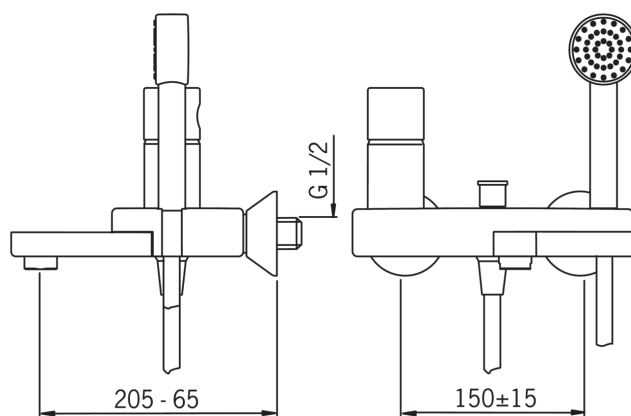

Spare parts

SP8545

	Code
01	158726
02	158890
03	859102V
04	859103V
05	232213
06	859183V