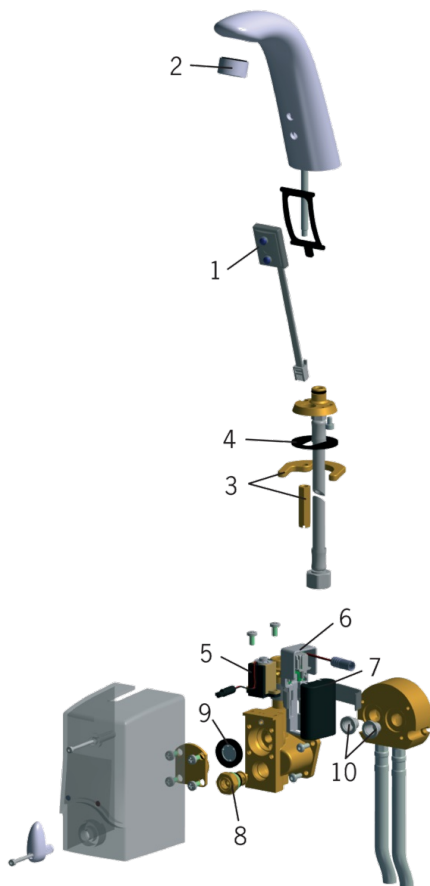

EAN: 6414150049569

www.oras.com/en/products/oras/product/8527

Touchless washbasin faucet with a mixing valve. Battery-operated 6 V. No adjustments are required when installing the faucet. The faucet is equipped with litter filters and non-return valves.

Design: Stefano Giovannoni

- Bathroom
- Battery-operated, Touchless
- Deck mounted
- Chrome
- Fixed spout
- Litter filter(s), Mixing valve

Technical data

Flow properties

Flow-rate at 300 kPa (with flow controller)	0.1 l/s
Pressure loss with flow (0.1 l/s)	200 kPa

Technical properties

Hot water supply	max. +70°C
Working pressure	100 - 1000 kPa
Connection size	G3/8
Material	brass

Software settings

Afterflow period	2 s ± 1 s
Max. flow period	2 min

Electronic properties

Battery	Lithium 2CR5 6 V
---------	-------------------------

Regulations

EMC Directive	CE 89/336/EEC
EN standard	EN 15091
Noise class	II (ISO 3822)
Protection class	IP 55

Spare parts

SP8527

	Code
01	199389V
02	199266V
03	159607V
04	859375V
05	199390V
06	199268V
07	198330
08	198484V
09	198298V
10	199257/2