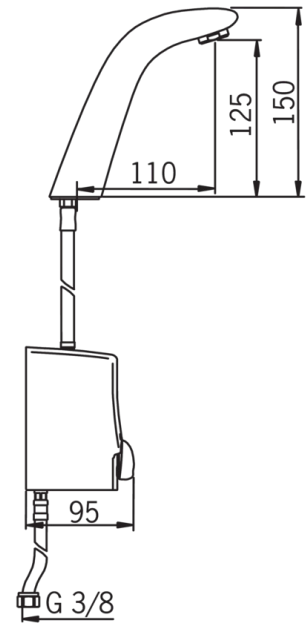

Design: Stefano Giovannoni

- Bathroom
- Battery-operated, Touchless
- Deck mounted
- Chrome
- Fixed spout
- Litter filter(s), Mixing valve

Technical data

Flow properties

Flow-rate at 300 kPa (with flow controller)	0.1 l/s
Pressure loss with flow (0.1 l/s)	200 kPa

Technical properties

Hot water supply	max. +70°C
Working pressure	100 - 1000 kPa
Connection size	G3/8
Material	brass

Software settings

Afterflow period	2 s ± 1 s
Max. flow period	2 min

Electronic properties

Battery	Lithium 2CR5 6 V
---------	-------------------------

Regulations

EMC Directive	CE 89/336/EEC
EN standard	EN 15091
Noise class	II (ISO 3822)
Protection class	IP 55

Spare parts

SP8527

	Code
01	199389V
02	199266V
03	159607V
04	859375V
05	199390V
06	199268V
07	198330
08	198484V
09	198298V
10	199257/2