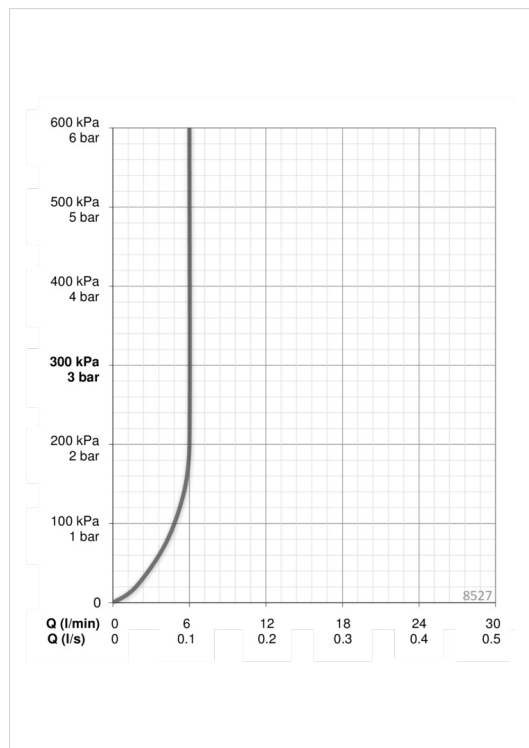

EAN: 6414150049569

www.oras.com/en/products/oras/product/8527

Touchless washbasin faucet with a mixing valve. Battery-operated 6 V. No adjustments are required when installing the faucet. The faucet is equipped with litter filters and non-return valves.

Design: Stefano Giovannoni

- Bathroom
- Battery-operated, Touchless
- Deck mounted
- Chrome
- Fixed spout
- Litter filter(s), Mixing valve

Technical data

Flow properties

Flow-rate at 300 kPa (with flow controller)	0.1 l/s
Pressure loss with flow (0.1 l/s)	200 kPa

Technical properties

Hot water supply	max. +70°C
Working pressure	100 - 1000 kPa
Connection size	G3/8
Material	brass

Software settings

Afterflow period	2 s ± 1 s
Max. flow period	2 min

Electronic properties

Battery	Lithium 2CR5 6 V

Regulations

EMC Directive	CE 89/336/EEC
EN standard	EN 15091
Noise class	II (ISO 3822)
Protection class	IP 55