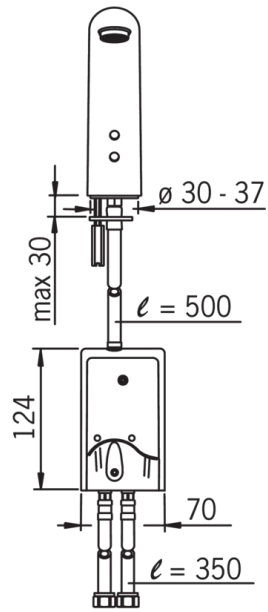

Design: Stefano Giovannoni

- Bathroom
- Battery-operated, Touchless
- Deck mounted
- Chrome
- Fixed spout
- Litter filter(s), Mixing valve

Technical data

Flow properties

Flow-rate at 300 kPa (with flow controller)	0.1 l/s
Pressure loss with flow (0.1 l/s)	200 kPa

Technical properties

Hot water supply	max. +70°C
Working pressure	100 - 1000 kPa
Connection size	G3/8
Material	brass

Software settings

Afterflow period	2 s ± 1 s
Max. flow period	2 min

Electronic properties

Battery	Lithium 2CR5 6 V
---------	-------------------------

Regulations

EMC Directive	CE 89/336/EEC
EN standard	EN 15091
Noise class	II (ISO 3822)
Protection class	IP 55

Spare parts

SP8527

	Code
01	199389V
02	199266V
03	159607V
04	859375V
05	199390V
06	199268V
07	198330
08	198484V
09	198298V
10	199257/2