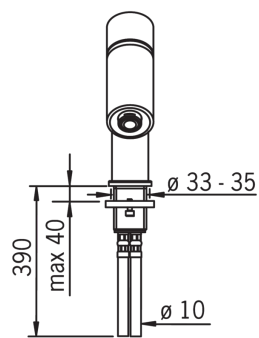

Spare parts

SP8518

	Code
01	859102V
02	859103V
03	158726
04	158890
05	859117V
06	859114V
07	232211
08	232511