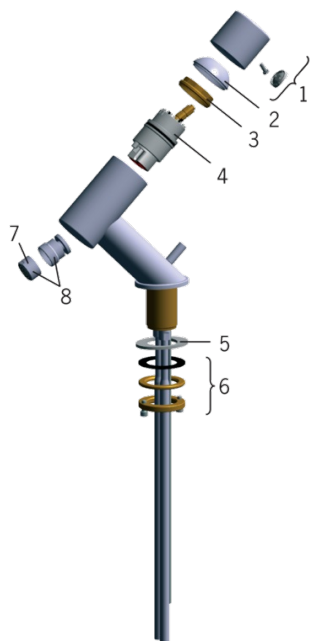

Spare parts

SP8518

	Code
01	859102V
02	859103V
03	158726
04	158890
05	859117V
06	859114V
07	232211
08	232511