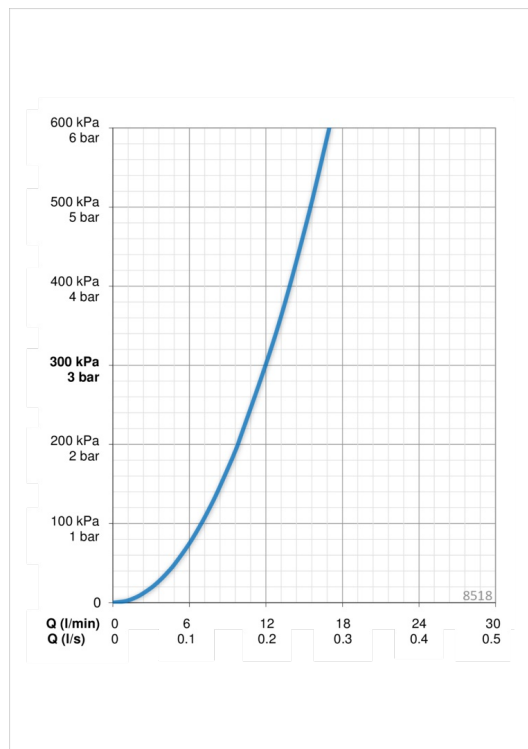

Type approvals

Sintef	Sintef Nr. 0967