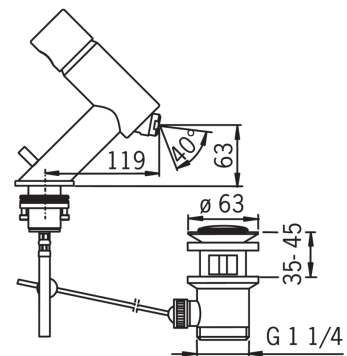

Spare parts

SP8518

	Code
01	859102V
02	859103V
03	158726
04	158890
05	859117V
06	859114V
07	232211
08	232511