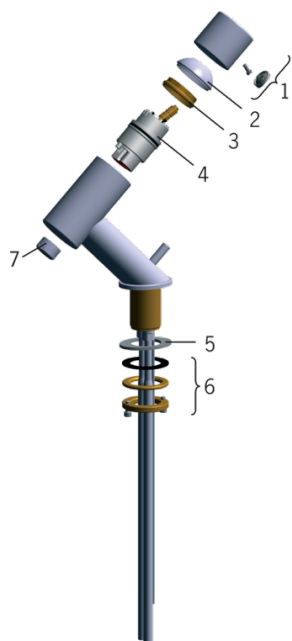

EAN: 6414150045059

www.oras.com/en/products/oras/product/8500

Washbasin faucet with pop-up waste, fixed spout and aerator.

Design: Stefano Giovannoni

- Bathroom
- Single lever
- Deck mounted
- Chrome
- Fixed spout
- Pop-up waste with draw-rod

Technical data

Flow properties

Flow-rate at 300 kPa	0.2 l/s
Pressure loss with flow (0.1 l/s)	75 kPa

Technical properties

Hot water supply	max. +80°C
Working pressure	50 - 1000 kPa
Connection size	Ø10 mm
Projection	104 mm
Material	brass

Regulations

EN standard	EN 817
Noise class	II (ISO 3822)

Type approvals

Sintef	Sintef Nr. 0965
--------	------------------------

Spare parts

SP8500

	Code
01	859102V
02	859103V
03	158726
04	158890
05	859117V
06	859114V
07	232211