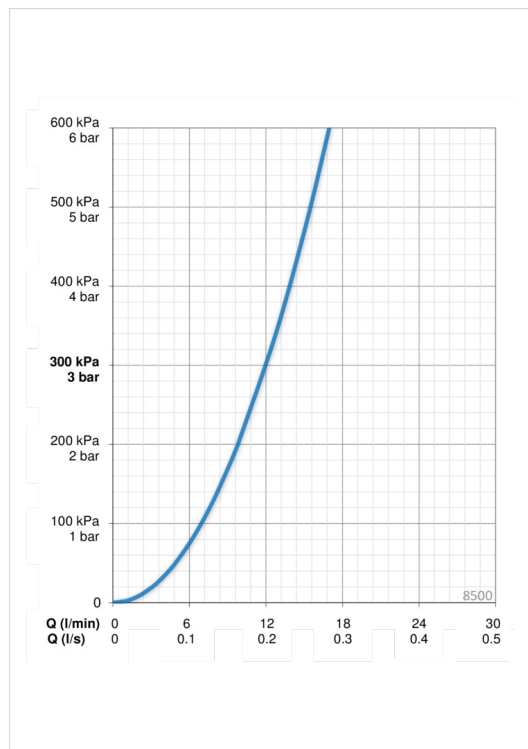

Type approvals

Sintef	Sintef Nr. 0965