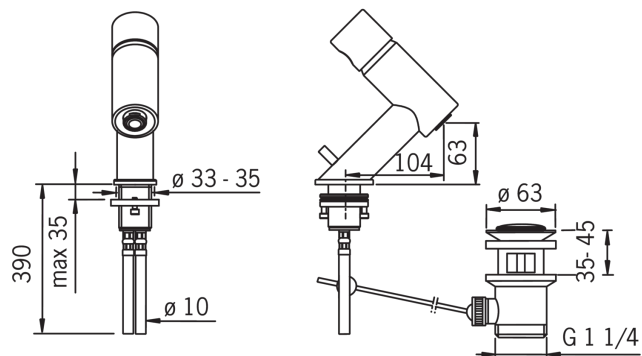

Spare parts

SP8500

	Code
01	859102V
02	859103V
03	158726
04	158890
05	859117V
06	859114V
07	232211