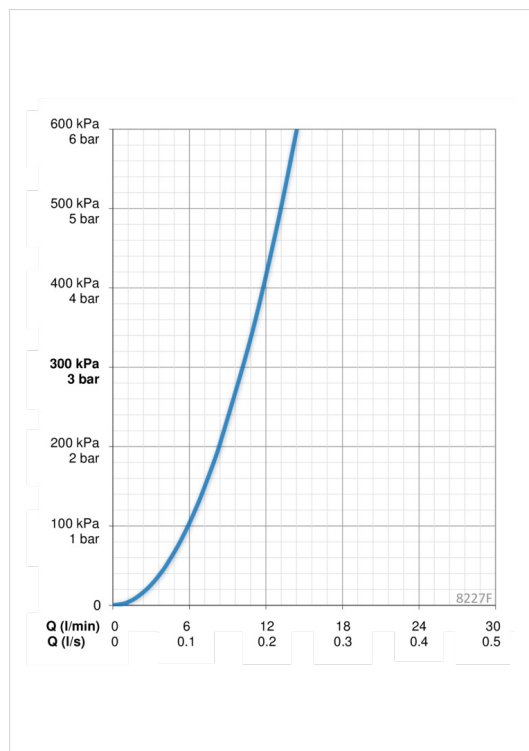

The dishwasher valve is opened by pressing the Smart, remote press pad and signal light shows that dishwasher valve is activated. The valve closes automatically after preset period: 4 or 12 hours (one push opens the valve for 4 hours, pushing for 5 seconds opens the valve for 12 hours).

Function of the Smart, remote hand shower: when lifting hand shower from the holder water starts to flow from the faucet; by pressing the trigger water comes from the hand shower.

Electrical connection with a plug transformer 230/12 V

Design: Mario Trimarchi

F = with flexible pipes

- Kitchen
- Two-grip, Plug-in transformer
- Deck mounted
- Chrome
- Swivel spout

Technical data

Flow properties

Flow-rate at 300 kPa	0.17 l/s
Pressure loss with flow (0.1 l/s)	105 kPa

Technical properties

Hot water supply	max. +70°C
Working pressure	100 - 1000 kPa
Connection size	G3/8
Material	brass

Software settings

Dishwasher valve open period	4 h / 12 h
Max. flow period	60 s (4-120 s)

Electronic properties

Electrical Connection	230 / 12 V
Battery	CR 2450 3 V

Regulations

EMC Directive	CE 2014/30/EU
EN standard	EN 15091
Noise class	I (ISO 3822) Oras lab.
Protection class	IP 55