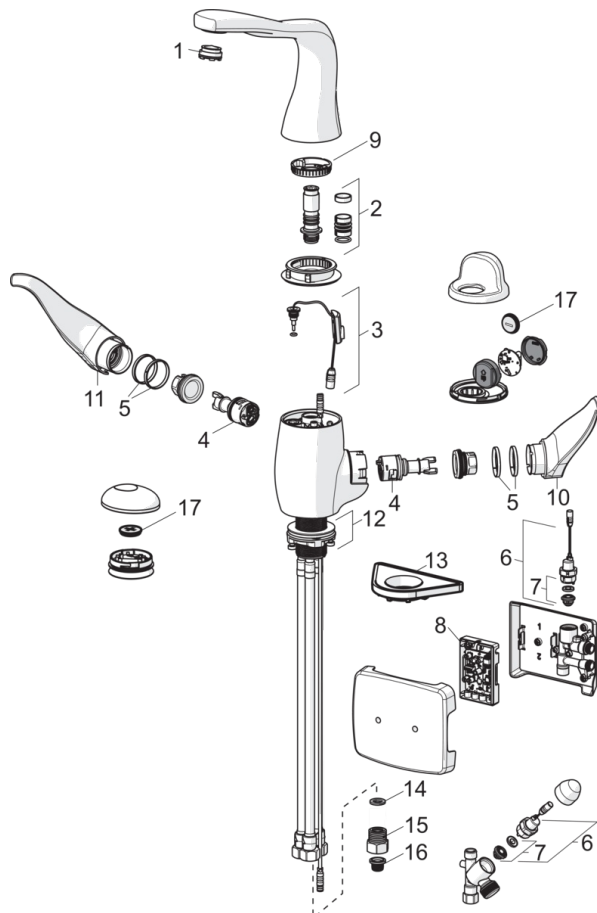

### Electronic properties

Electrical Connection	<b>230 / 12 V</b>
Battery	<b>CR 2450 3 V</b>

## Spare parts