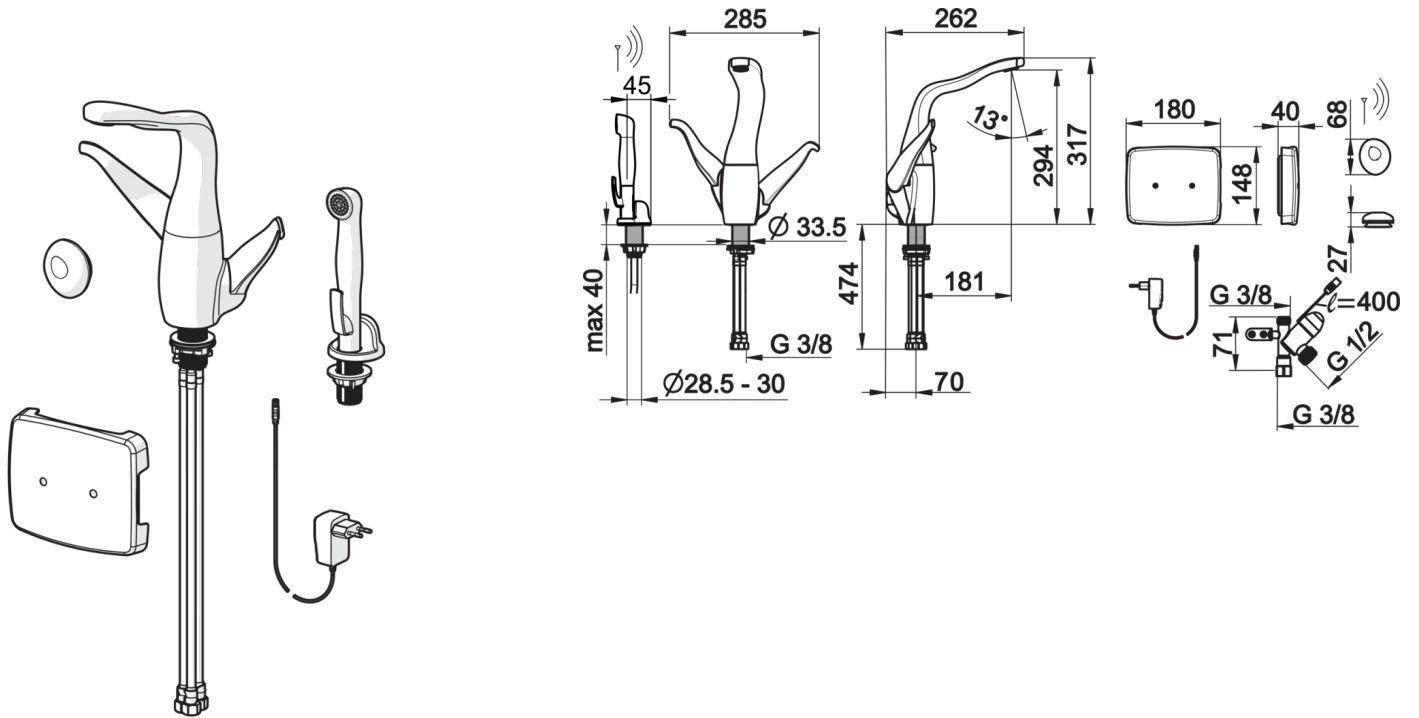

Spare parts

SP8222F

	Code
01	601287V
02	198287V
03	1001729V
04	602547V
05	1001155V
06	601884V-F
07	601512V
08	1002071V
09	602560V
10	602557V
11	602558V
12	602573V
13	158825
14	600705/10
15	198473/2
16	199257/2
17	601468V