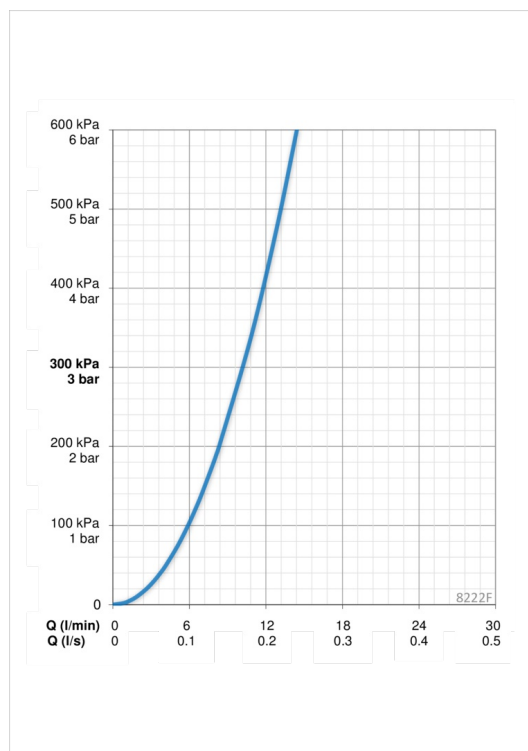

Flow-rate at 300 kPa	0.17 l/s
Pressure loss with flow (0.1 l/s)	105 kPa

Technical properties

Hot water supply	max. +70°C
Working pressure	100 - 1000 kPa
Connection size	G3/8
Projection	181 mm
Material	brass

Software settings

Max. flow period	60 s (4-120 s)
------------------	-----------------------

Electronic properties

Electrical Connection	230 / 12 V
Battery	CR 2450 3 V

Regulations

EMC Directive	CE 2014/30/EU
EN standard	EN 15091
Noise class	I (ISO 3822) Oras lab.
Protection class	IP 55