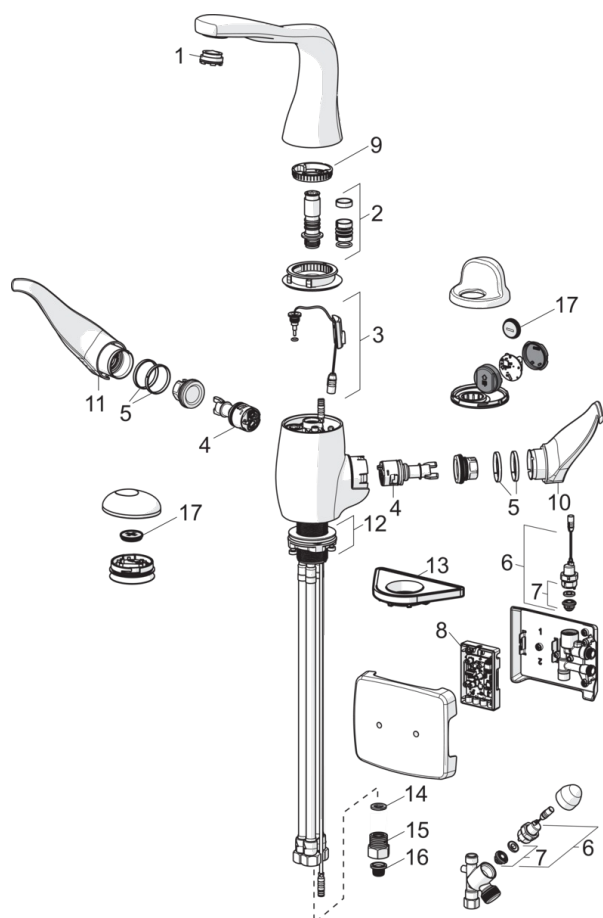

EAN: 6414150081736

www.oras.com/en/products/oras/product/8222F

Kitchen faucet with swivel spout, smart press pad and aerator. Spout's swing angle is factory preset at 110°, can be limited to 60° or 85°. Smart, remote press pad opens water, pushing again closes water, safety stop after 60 seconds. Red LED light illuminates the temperature control lever to indicate hot water.

Electrical connection with a plug transformer 230/12 V

Design: Mario Trimarchi

F = with flexible pipes

- Kitchen
- Two-grip, Plug-in transformer
- Deck mounted
- Chrome
- Swivel spout

Technical data

Flow properties

Software settings

Max. flow period	60 s (4-120 s)
------------------	-----------------------

Electronic properties

Electrical Connection	230 / 12 V
Battery	CR 2450 3 V

Regulations

EMC Directive	CE 2014/30/EU
EN standard	EN 15091
Noise class	I (ISO 3822) Oras lab.
Protection class	IP 55

Spare parts

SP8222F

	Code
01	601287V
02	198287V
03	1001729V
04	602547V
05	1001155V
06	601884V-F
07	601512V
08	1002071V
09	602560V
10	602557V
11	602558V
12	602573V
13	158825
14	600705/10
15	198473/2
16	199257/2
17	601468V