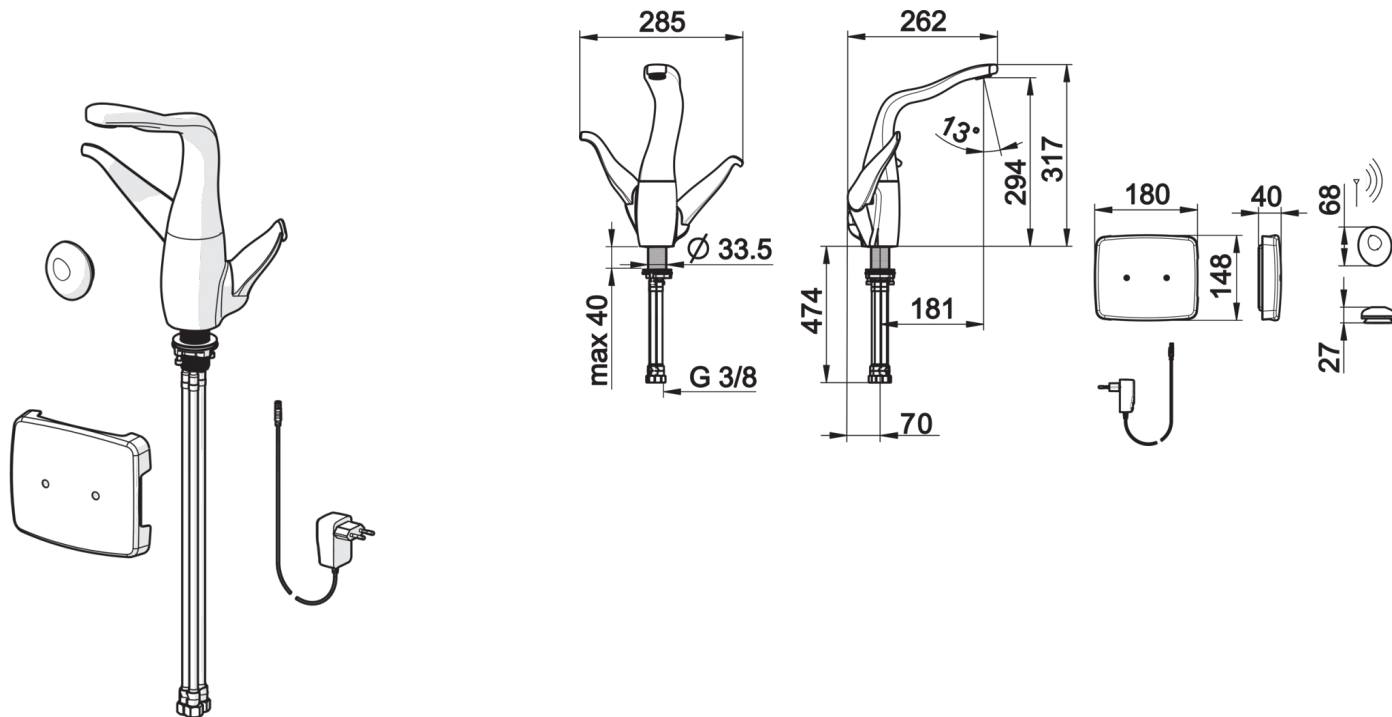

Electrical connection with a plug transformer 230/12 V

Design: Mario Trimarchi

F = with flexible pipes

- Kitchen
- Two-grip, Plug-in transformer
- Deck mounted
- Chrome
- Swivel spout

Technical data

Flow properties

Flow-rate at 300 kPa	0.17 l/s
Pressure loss with flow (0.1 l/s)	105 kPa

Technical properties

Hot water supply	max. +70°C
Working pressure	100 - 1000 kPa
Connection size	G3/8
Projection	181 mm
Material	brass

Spare parts

SP8222F

	Code
01	601287V
02	198287V
03	1001729V
04	602547V
05	1001155V
06	601884V-F
07	601512V
08	1002071V
09	602560V
10	602557V
11	602558V
12	602573V
13	158825
14	600705/10
15	198473/2
16	199257/2
17	601468V