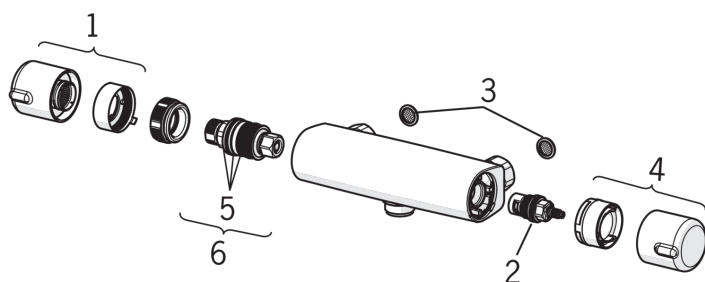

Spare parts

SP7470U

	Code
01	602431V
02	109898
03	198094/2
03	178375V
04	602430V
05	178796V
06	178780V