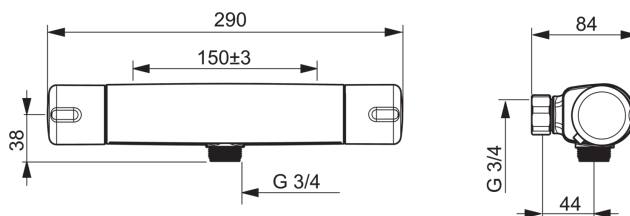

Type approvals

STF certificate	STF VTT-RTH-00085-17