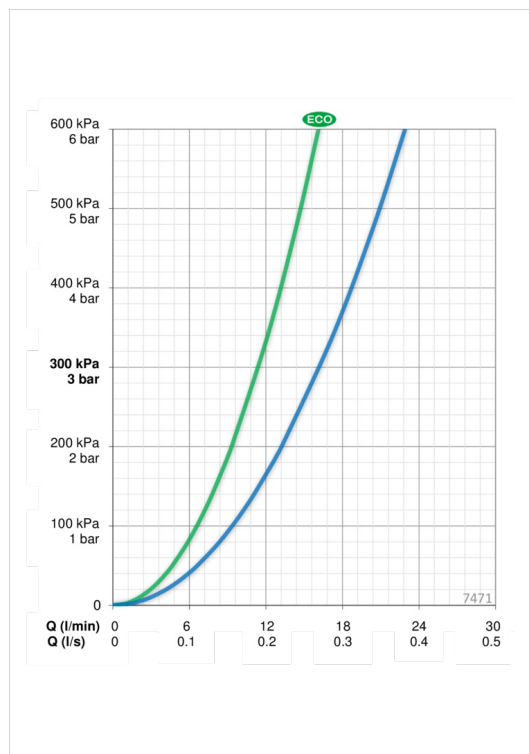

Type approvals

STF certificate	STF VTT-RTH-00085-17