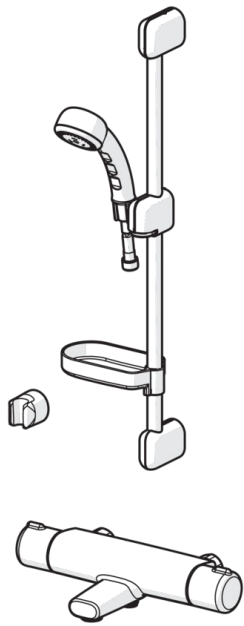

EAN: 6414150079085

www.oras.com/en/products/oras/product/7449

Thermostatic shower faucet with spout. Temperature handle equipped with safety stop at 38°C. Volume handle with diverter and EcoFlow control. The faucet includes litter filters and non-return valves. Oras Sensiva shower set including 1500 mm shower hose, shower rail, shower holder, soap tray, wall bracket and hand shower with normal and massaging shower jet.

- Bathroom, Shower
- Thermostatic
- Wall mounted
- Chrome
- shower rail, shower holder, hand shower, shower rail set, shower hose (1500 mm)
- Eco flow

Technical data

Flow properties

Eco-flow at 300 kPa	0.17 l/s
Flow-rate at 300 kPa	0.24 l/s
Pressure loss with flow (0.2 l/s)	220 kPa

Technical properties

Hot water supply	max. +80°C
Working pressure	100 - 1000 kPa
Connection size	G1/2
Installation width	CC150± 3 mm
Projection	127 mm
Material	brass

Regulations

EN standard	EN 1111
Noise class	I (ISO 3822) Oras lab.

Type approvals

STF certificate	STF VTT-RTH-00085-17
-----------------	-----------------------------

Spare parts

SP7462

	Code
01	602452V
02	601278V
03	198094/2
03	178375V
04	602431V
05	178796V
06	178780V
07	158556