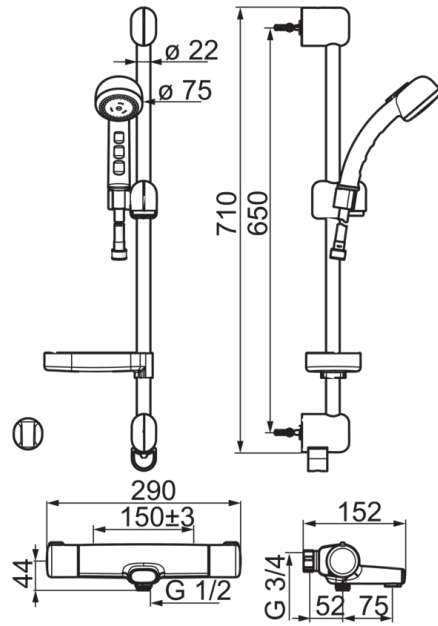

EAN: 6414150079085

www.oras.com/en/products/oras/product/7449

Thermostatic shower faucet with spout. Temperature handle equipped with safety stop at 38°C. Volume handle with diverter and EcoFlow control. The faucet includes litter filters and non-return valves. Oras Sensiva shower set including 1500 mm shower hose, shower rail, shower holder, soap tray, wall bracket and hand shower with normal and massaging shower jet.

- Bathroom, Shower
- Thermostatic
- Wall mounted
- Chrome
- shower rail, shower holder, hand shower, shower rail set, shower hose (1500 mm)
- Eco flow

Technical data

Flow properties

Eco-flow at 300 kPa	0.17 l/s
Flow-rate at 300 kPa	0.24 l/s
Pressure loss with flow (0.2 l/s)	220 kPa

Technical properties

Hot water supply	max. +80°C
Working pressure	100 - 1000 kPa
Connection size	G1/2
Installation width	CC150± 3 mm
Projection	127 mm
Material	brass

Regulations

EN standard	EN 1111
Noise class	I (ISO 3822) Oras lab.

Type approvals

STF certificate	STF VTT-RTH-00085-17
-----------------	-----------------------------

Spare parts

SP7462

	Code
01	602452V
02	601278V
03	198094/2
03	178375V
04	602431V
05	178796V
06	178780V
07	158556