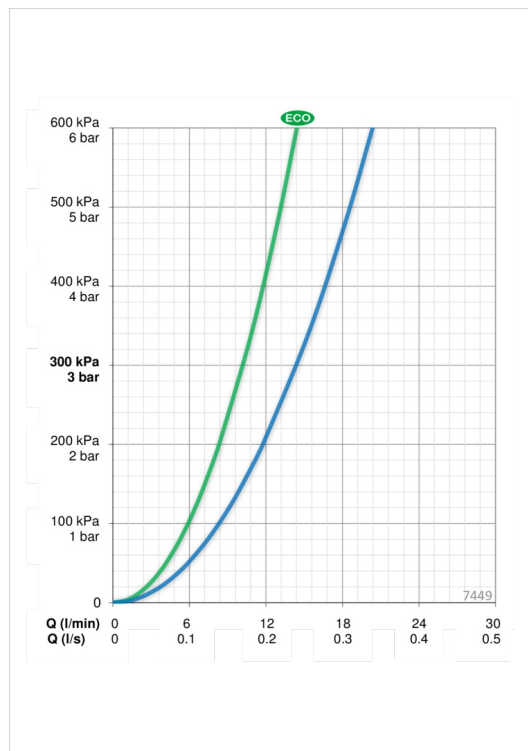

Type approvals

STF certificate	STF VTT-RTH-00085-17