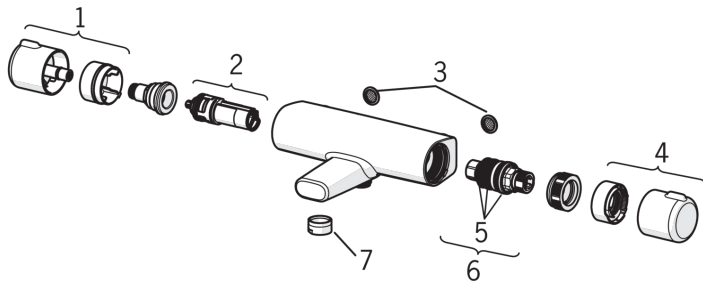

Spare parts

SP7462

	Code
01	602452V
02	601278V
03	198094/2
03	178375V
04	602431V
05	178796V
06	178780V
07	158556