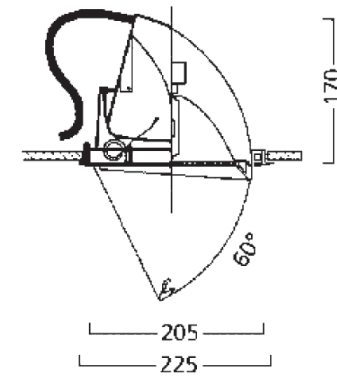

Signo 205 LED

Signo 115 ja 205 LED:

Signo 155 LED: