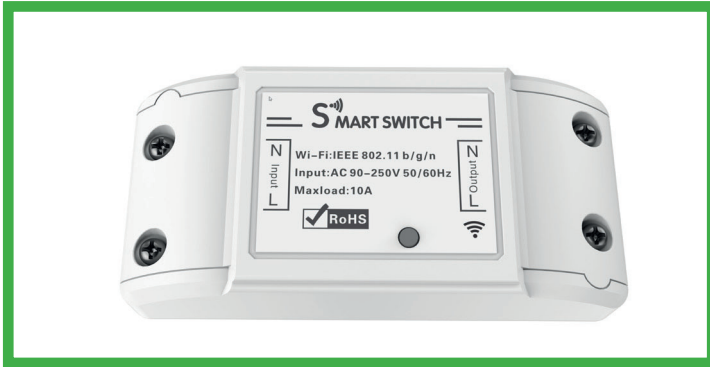

R4049

KEY FEATURES	
Specs	5050 LED type, 30 LED / meter
Color	RGB
Waterproof	IP65
Voltage	DC 12V/3A (power adapter is included)
Dimension	5 meters

UNIVERSAL REMOTE

R5026

R4294

KEY FEATURES	
Input	5V/1A
Infrared frequency	38KHz
WiFi protocol	2.4GHz
Thrid-partry control	Alexa, Goolge Assistant, IFTTT
Dimension	70*70*30mm

KEY FEATURES	
Input	5V/1A
Infrared frequency	38KHz
WiFi protocol	2.4GHz
Thrid-partry control	Alexa, Goolge Assistant, IFTTT
Dimension	70*70*28mm

POWER / SMART PLUG

R4785

current model

R5025

KEY FEATURES

Plug type	UK
Input voltage	100-240VAC 50/60Hz
Current	13A max.
Rated power	230VAC 13A 2990W
Power monitor	No
Dimension	53*54*66mm

KEY FEATURES

Plug type	EU
Input voltage	100-240VAC 50/60Hz
Current	10A max.
Rated power	230VAC 10A 2300W
Power monitor	No
Dimension	54*54*70mm

POWER / OUTDOOR SOCKET

R4051

R4052

KEY FEATURES

Plug type	UK
Input voltage	100-240VAC 50/60Hz
Current	13A max.
Rated power	230VAC 13A 2990W
Waterproof	IP66
Dimension	150*110*80mm

KEY FEATURES

Plug type	EU
Input voltage	100-240VAC 50/60Hz
Current	16A max.
Rated power	230VAC 16A 3680W
Waterproof	IP66
Dimension	150*110*80mm

POWER / SMART SWITCH

R4967

KEY FEATURES

Plug type	universal
Input voltage	100-240VAC 50/60Hz
Current	10A max.
Max power	2300W
Power monitor	No
Dimension	88*39*23mm