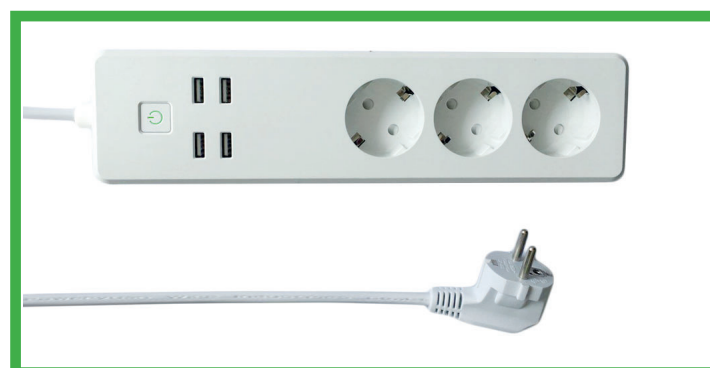

KEY FEATURES

Plug type	FR
Input voltage	100-240VAC 50/60Hz
Current	16A max.
Rated power	230VAC 16A 3680W
USB port	4pcs
Dimension	334*64*44mm

KEY FEATURES

Plug type	E
Input voltage	100-240VAC 50/60Hz
Current	16A max.
Rated power	230VAC 16A 3680W
USB port	4pcs
Dimension	334*64*44mm