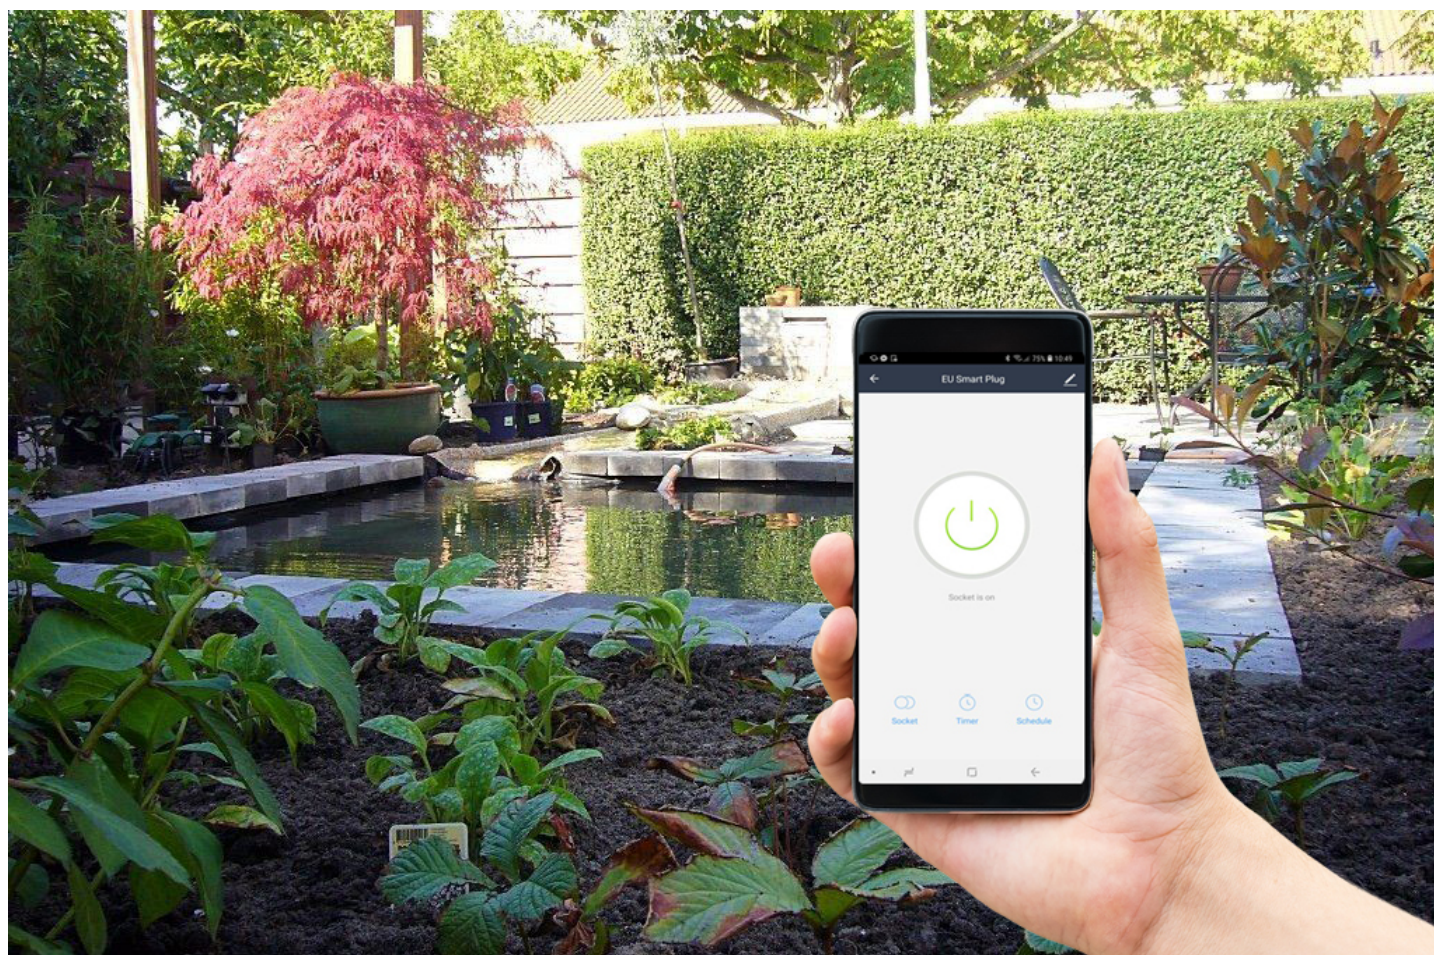

KEY FEATURES

Plug type	EU
Input voltage	100-240VAC 50/60Hz
Current	16A max.
Rated power	230VAC 16A 3680W
Waterproof	IP66
Dimension	150*110*80mm