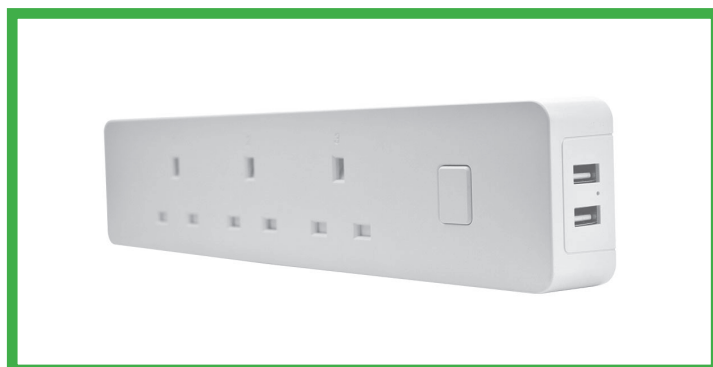

POWER / WALL SOCKET

R4053

R4054

KEY FEATURES

Plug type	UK
Input voltage	100-240VAC 50/60Hz
Current	13A max.
Rated power	230VAC 13A 2990W
Dimension	146*86*32mm

KEY FEATURES

Plug type	EU
Input voltage	100-240VAC 50/60Hz
Current	16A max.
Rated power	230VAC 16A 3680W
Dimension	86*86*45mm

POWER / POWER STRIP

R4055

R4056

KEY FEATURES

Plug type	UK
Input voltage	100-240VAC 50/60Hz
Current	13A max.
Rated power	230VAC 13A 2990W
USB port	2pcs
Dimension	250*62*32mm

KEY FEATURES

Plug type	EU
Input voltage	100-240VAC 50/60Hz
Current	15A max.
Rated power	230VAC 15A 3450W
USB port	2pcs
Dimension	291*59*42mm