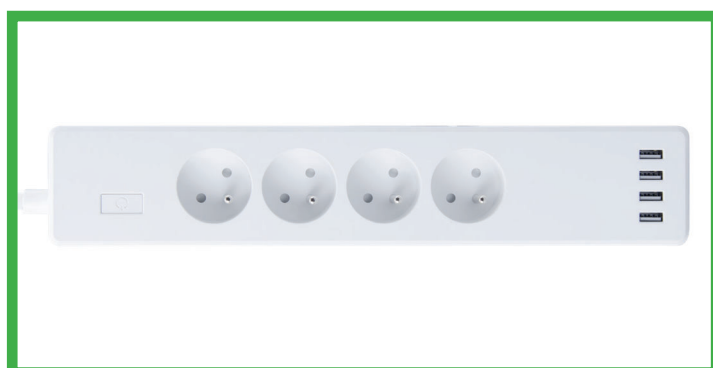

KEY FEATURES

Plug type	EU
Input voltage	100-240VAC 50/60Hz
Current	15A max.
Rated power	230VAC 15A 3450W
USB port	2pcs
Dimension	291*59*42mm

R4027

current model

R4028

current model