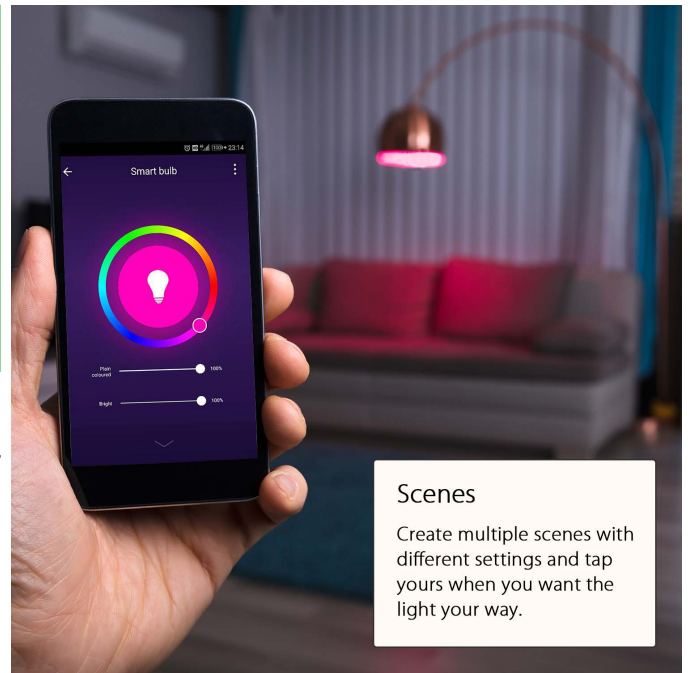

Scenes
Create multiple scenes with different settings and tap yours when you want the light your way.