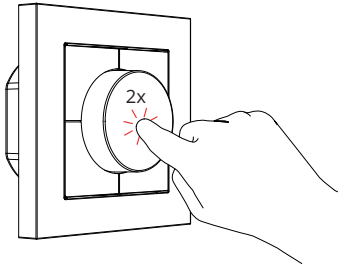

Mode

Save settings

10 sec

Default scenario

1	2700K	40%
2	3000K	60%
3	4000K	80%
4	6500K	100%