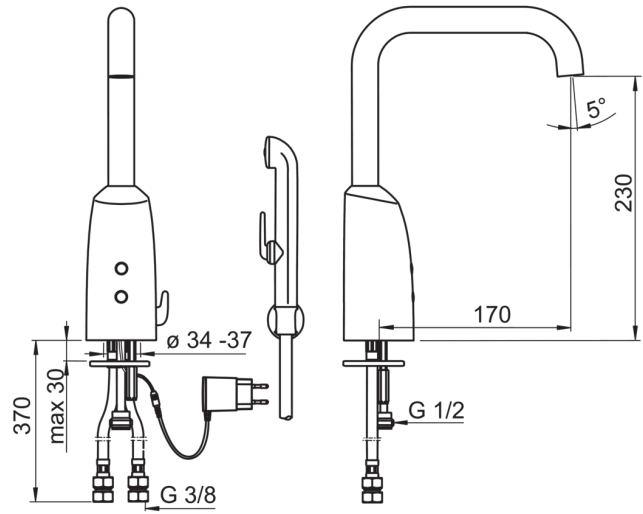

EAN: 6414150076459

www.oras.com/en/products/oras/product/6337FT

Touchless washbasin faucet with a temperature adjustment handle and Bidetta hand shower. Length of spout 170 mm. The faucet is equipped with litter filters, non-return valves and Autofocus sensor which enables installation without adjustments. The adjustment values can be changed according to the conditions in the place of use with pre-programmed parameters. Flow controller (6 l/min) enables low water consumption. Electrical connection with a plug transformer 230/12 V. Alternative: concealed power supply 199275. A maximum five of these items can be connected to the power supply at a time.

Technical data

Flow properties

Flow-rate at 300 kPa (with flow controller)	0.1 l/s
Pressure loss with flow (0.1 l/s)	200 kPa

Technical properties

Hot water supply	max. +70°C
Working pressure	100 - 1000 kPa
Connection size	G3/8
Projection	170 mm
Material	brass

Type approvals

STF certificate	STF VTT-RTH-00031-11
ETA-Danmark	VA 1.42/19925

230 V/12 V

Spare parts

SP6337FT

	Code
01	600581V
02	199205V
03	199206V
04	600836V
05	600961V
06	199257/2
07	198473/2
08	600724V
09	199201V
10	600705/10