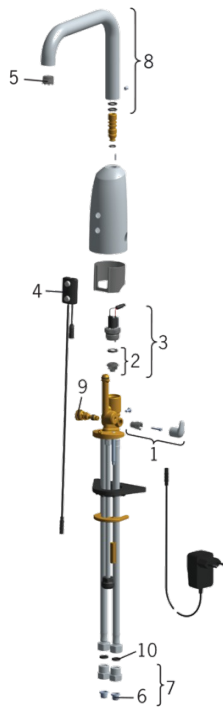

EAN: 6414150076459

www.oras.com/en/products/oras/product/6337FT

Touchless washbasin faucet with a temperature adjustment handle and Bidetta hand shower. Length of spout 170 mm. The faucet is equipped with litter filters, non-return valves and Autofocus sensor which enables installation without adjustments. The adjustment values can be changed according to the conditions in the place of use with pre-programmed parameters. Flow controller (6 l/min) enables low water consumption. Electrical connection with a plug transformer 230/12 V. Alternative: concealed power supply 199275. A maximum five of these items can be connected to the power supply at a time.

- Public & Semi-public, Health & Care
- Touchless, Plug-in transformer, Bidetta
- Deck mounted
- Chrome
- Temperature control handle
- Bidetta hand shower
- Non-return valve(s), Litter filter(s)
- Autofocus sensor

Technical data

Flow properties

Flow-rate at 300 kPa (with flow controller)	0.1 l/s
Pressure loss with flow (0.1 l/s)	200 kPa

Technical properties

Hot water supply	max. +70°C
Working pressure	100 - 1000 kPa
Connection size	G3/8
Projection	170 mm
Material	brass

Type approvals

STF certificate	STF VTT-RTH-00031-11
ETA-Danmark	VA 1.42/19925

230 V/12 V

Spare parts

SP6337FT

	Code
01	600581V
02	199205V
03	199206V
04	600836V
05	600961V
06	199257/2
07	198473/2
08	600724V
09	199201V
10	600705/10