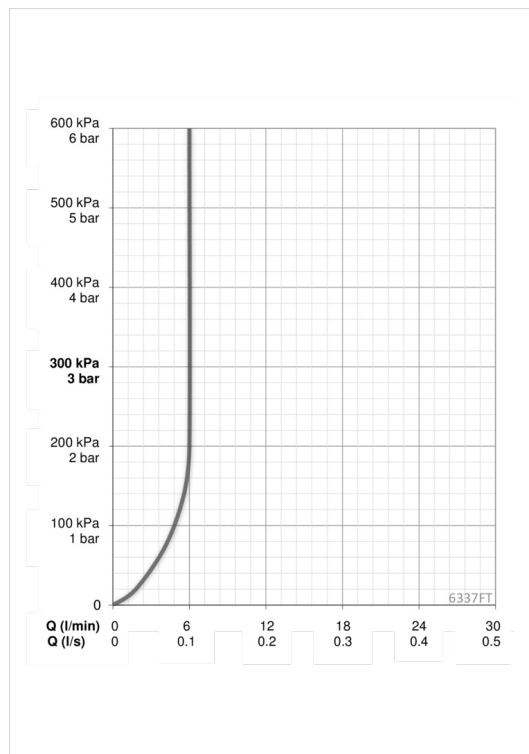

Type approvals

STF certificate	STF VTT-RTH-00031-11
ETA-Danmark	VA 1.42/19925