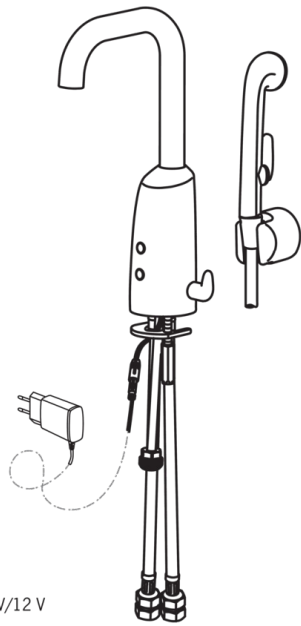

EAN: 6414150076459

www.oras.com/en/products/oras/product/6337FT

Touchless washbasin faucet with a temperature adjustment handle and Bidetta hand shower. Length of spout 170 mm. The faucet is equipped with litter filters, non-return valves and Autofocus sensor which enables installation without adjustments. The adjustment values can be changed according to the conditions in the place of use with pre-programmed parameters. Flow controller (6 l/min) enables low water consumption. Electrical connection with a plug transformer 230/12 V. Alternative: concealed power supply 199275. A maximum five of these items can be connected to the power supply at a time.

- Public & Semi-public, Health & Care
- Touchless, Plug-in transformer, Bidetta
- Deck mounted
- Chrome
- Temperature control handle
- Bidetta hand shower
- Non-return valve(s), Litter filter(s)
- Autofocus sensor

Technical data

Flow properties

Flow-rate at 300 kPa (with flow controller)	0.1 l/s
Pressure loss with flow (0.1 l/s)	200 kPa

Technical properties

Hot water supply	max. +70°C
Working pressure	100 - 1000 kPa
Connection size	G3/8
Projection	170 mm
Material	brass

Type approvals

STF certificate	STF VTT-RTH-00031-11
ETA-Danmark	VA 1.42/19925

230 V/12 V

Spare parts

SP6337FT

	Code
01	600581V
02	199205V
03	199206V
04	600836V
05	600961V
06	199257/2
07	198473/2
08	600724V
09	199201V
10	600705/10