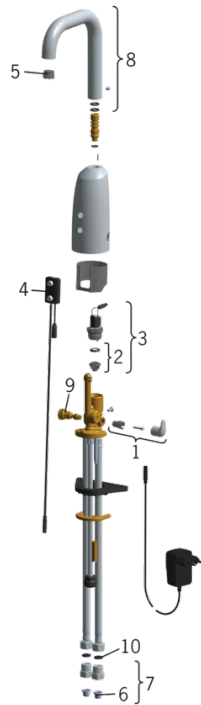

EAN: 6414150076442

www.oras.com/en/products/oras/product/6336FT

Touchless washbasin faucet with a temperature adjustment handle and Bidetta hand shower. Length of spout 120 mm. The faucet is equipped with litter filters, non-return valves and Autofocus sensor which enables installation without adjustments. The adjustment values can be changed according to the conditions in the place of use with pre-programmed parameters. Flow controller (6 l/min) enables low water consumption. Electrical connection with a plug transformer 230/12 V. Alternative: concealed power supply 199275. A maximum five of these items can be connected to the power supply at a time.

- Public & Semi-public, Health & Care
- Touchless, Plug-in transformer, Bidetta
- Deck mounted
- Chrome
- Temperature control handle
- Bidetta hand shower
- Non-return valve(s), Litter filter(s)
- Autofocus sensor

Technical data

Flow properties

Flow-rate at 300 kPa (with flow controller)	0.1 l/s
Pressure loss with flow (0.1 l/s)	200 kPa

Technical properties

Hot water supply	max. +70°C
Working pressure	100 - 1000 kPa
Connection size	G3/8
Projection	120 mm
Material	brass

Type approvals

STF certificate	STF VTT-RTH-00031-11
ETA-Danmark	VA 1.42/19925

230 V/12 V

Spare parts

SP6336FT

	Code
01	600581V
02	199205V
03	199206V
04	600836V
05	600961V
06	199257/2
07	198473/2
08	600723V
09	199201V
10	600705/10