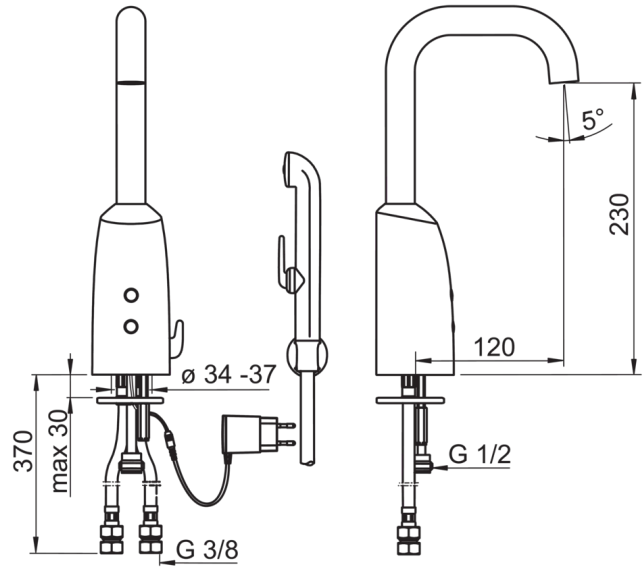

EAN: 6414150076442

www.oras.com/en/products/oras/product/6336FT

Touchless washbasin faucet with a temperature adjustment handle and Bidetta hand shower. Length of spout 120 mm. The faucet is equipped with litter filters, non-return valves and Autofocus sensor which enables installation without adjustments. The adjustment values can be changed according to the conditions in the place of use with pre-programmed parameters. Flow controller (6 l/min) enables low water consumption. Electrical connection with a plug transformer 230/12 V. Alternative: concealed power supply 199275. A maximum five of these items can be connected to the power supply at a time.

Technical data

Flow properties

Flow-rate at 300 kPa (with flow controller)	0.1 l/s
Pressure loss with flow (0.1 l/s)	200 kPa

Technical properties

Hot water supply	max. +70°C
Working pressure	100 - 1000 kPa
Connection size	G3/8
Projection	120 mm
Material	brass

Type approvals

STF certificate	STF VTT-RTH-00031-11
ETA-Danmark	VA 1.42/19925

230 V/12 V

Spare parts

SP6336FT

	Code
01	600581V
02	199205V
03	199206V
04	600836V
05	600961V
06	199257/2
07	198473/2
08	600723V
09	199201V
10	600705/10