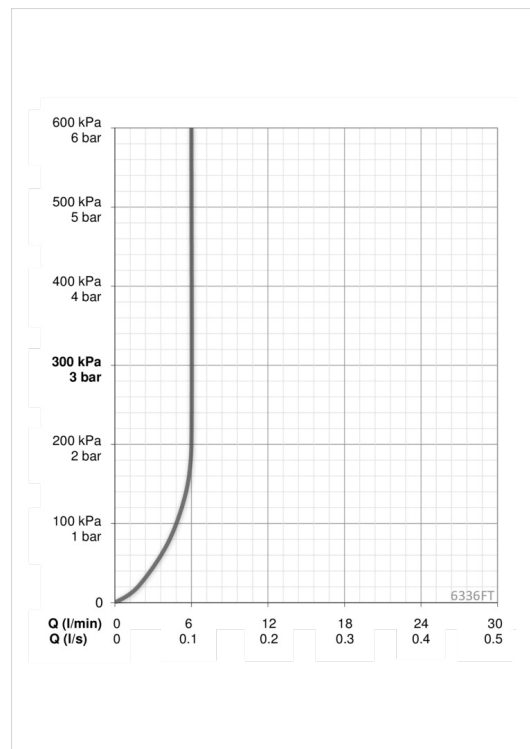

Type approvals

STF certificate	STF VTT-RTH-00031-11
ETA-Danmark	VA 1.42/19925