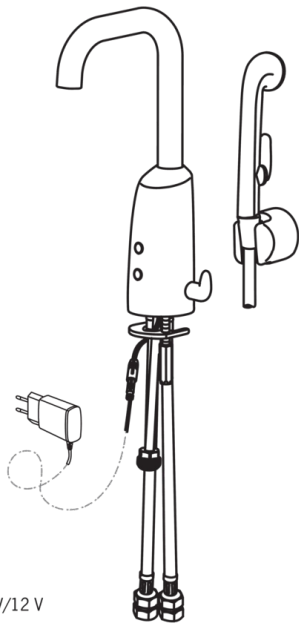

EAN: 6414150076442

www.oras.com/en/products/oras/product/6336FT

Touchless washbasin faucet with a temperature adjustment handle and Bidetta hand shower. Length of spout 120 mm. The faucet is equipped with litter filters, non-return valves and Autofocus sensor which enables installation without adjustments. The adjustment values can be changed according to the conditions in the place of use with pre-programmed parameters. Flow controller (6 l/min) enables low water consumption. Electrical connection with a plug transformer 230/12 V. Alternative: concealed power supply 199275. A maximum five of these items can be connected to the power supply at a time.

- Public & Semi-public, Health & Care
- Touchless, Plug-in transformer, Bidetta
- Deck mounted
- Chrome
- Temperature control handle
- Bidetta hand shower
- Non-return valve(s), Litter filter(s)
- Autofocus sensor

Technical data

Flow properties

Flow-rate at 300 kPa (with flow controller)	0.1 l/s
Pressure loss with flow (0.1 l/s)	200 kPa

Technical properties

Hot water supply	max. +70°C
Working pressure	100 - 1000 kPa
Connection size	G3/8
Projection	120 mm
Material	brass

Type approvals

STF certificate	STF VTT-RTH-00031-11
ETA-Danmark	VA 1.42/19925

230 V/12 V

Spare parts

SP6336FT

	Code
01	600581V
02	199205V
03	199206V
04	600836V
05	600961V
06	199257/2
07	198473/2
08	600723V
09	199201V
10	600705/10