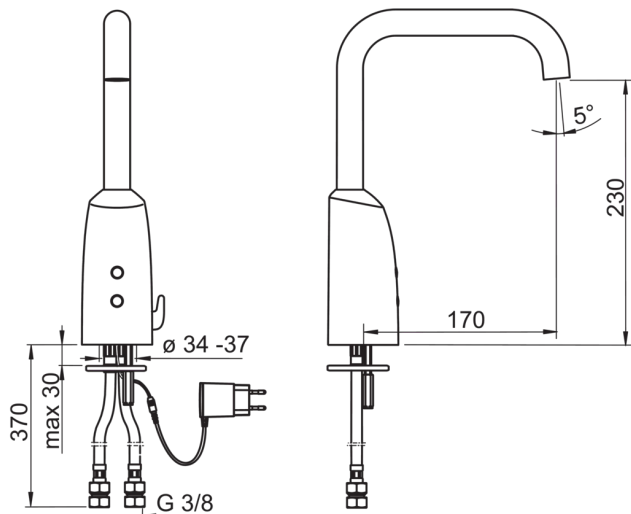

EAN: 6414150076534

www.oras.com/en/products/oras/product/6335FT

Touchless washbasin faucet with a temperature adjustment handle. Length of spout 170 mm. The faucet is equipped with litter filters, non-return valves and Autofocus sensor which enables installation without adjustments. The adjustment values can be changed according to the conditions in the place of use with pre-programmed parameters. Flow controller (6 l/min) enables low water consumption. Electrical connection with a plug transformer 230/12 V. Alternative: concealed power supply 199275. A maximum five of these items can be connected to the power supply at a time.

Flow-rate at 300 kPa (with flow controller)	0.1 l/s
Pressure loss with flow (0.1 l/s)	200 kPa

Technical properties

Hot water supply	max. +70°C
Working pressure	100 - 1000 kPa
Connection size	G3/8
Projection	170 mm
Material	brass

Type approvals

STF certificate	STF VTT-RTH-00031-11
ETA-Danmark	VA 1.42/19925

230 V/12 V

Spare parts

SP6335FT

	Code
01	600581V
02	199205V
03	199206V
04	600780V
05	600961V
06	199257/2
07	198473/2
08	600724V
09	199201V
10	600705/10