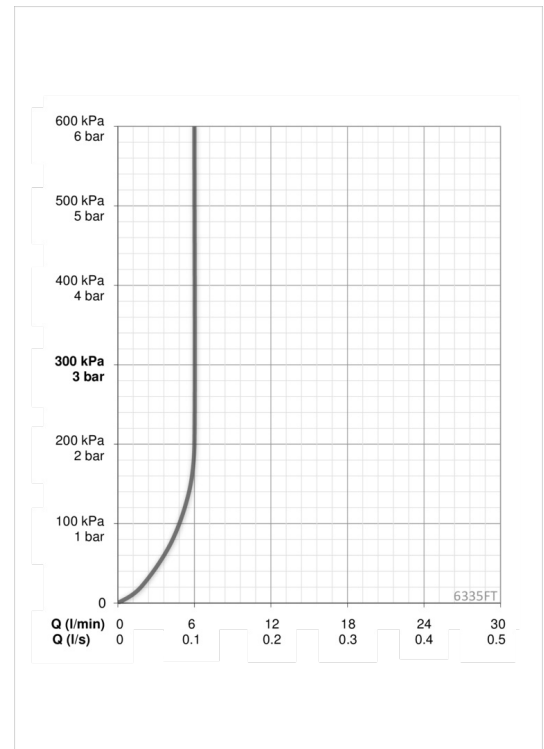

Type approvals

STF certificate	STF VTT-RTH-00031-11
ETA-Danmark	VA 1.42/19925