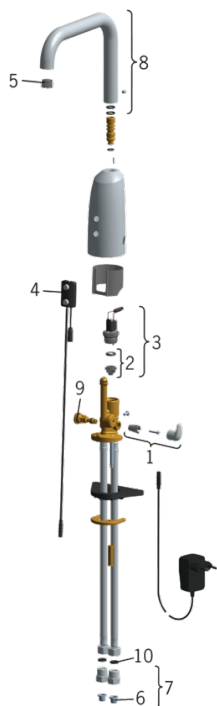

EAN: 6414150076534

www.oras.com/en/products/oras/product/6335FT

Touchless washbasin faucet with a temperature adjustment handle. Length of spout 170 mm. The faucet is equipped with litter filters, non-return valves and Autofocus sensor which enables installation without adjustments. The adjustment values can be changed according to the conditions in the place of use with pre-programmed parameters. Flow controller (6 l/min) enables low water consumption. Electrical connection with a plug transformer 230/12 V. Alternative: concealed power supply 199275. A maximum five of these items can be connected to the power supply at a time.

- Public & Semi-public, Health & Care
- Touchless, Plug-in transformer
- Deck mounted
- Chrome
- Temperature control handle
- Non-return valve(s), Litter filter(s)
- Autofocus sensor

Technical data

Flow properties

Flow-rate at 300 kPa (with flow controller)	0.1 l/s
Pressure loss with flow (0.1 l/s)	200 kPa

Technical properties

Hot water supply	max. +70°C
Working pressure	100 - 1000 kPa
Connection size	G3/8
Projection	170 mm
Material	brass

Type approvals

STF certificate	STF VTT-RTH-00031-11
ETA-Danmark	VA 1.42/19925

230 V/12 V

Spare parts

SP6335FT

	Code
01	600581V
02	199205V
03	199206V
04	600780V
05	600961V
06	199257/2
07	198473/2
08	600724V
09	199201V
10	600705/10