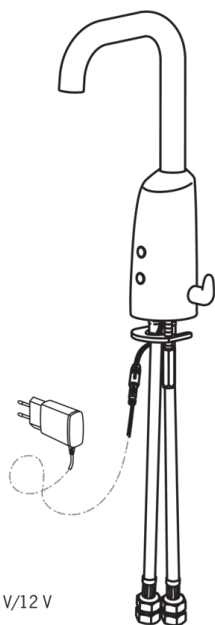

EAN: 6414150076534

www.oras.com/en/products/oras/product/6335FT

Touchless washbasin faucet with a temperature adjustment handle. Length of spout 170 mm. The faucet is equipped with litter filters, non-return valves and Autofocus sensor which enables installation without adjustments. The adjustment values can be changed according to the conditions in the place of use with pre-programmed parameters. Flow controller (6 l/min) enables low water consumption. Electrical connection with a plug transformer 230/12 V. Alternative: concealed power supply 199275. A maximum five of these items can be connected to the power supply at a time.

- Public & Semi-public, Health & Care
- Touchless, Plug-in transformer
- Deck mounted
- Chrome
- Temperature control handle
- Non-return valve(s), Litter filter(s)
- Autofocus sensor

Technical data

Flow properties

Flow-rate at 300 kPa (with flow controller)	0.1 l/s
Pressure loss with flow (0.1 l/s)	200 kPa

Technical properties

Hot water supply	max. +70°C
Working pressure	100 - 1000 kPa
Connection size	G3/8
Projection	170 mm
Material	brass

Type approvals

STF certificate	STF VTT-RTH-00031-11
ETA-Danmark	VA 1.42/19925

230 V/12 V

Spare parts

SP6335FT

	Code
01	600581V
02	199205V
03	199206V
04	600780V
05	600961V
06	199257/2
07	198473/2
08	600724V
09	199201V
10	600705/10