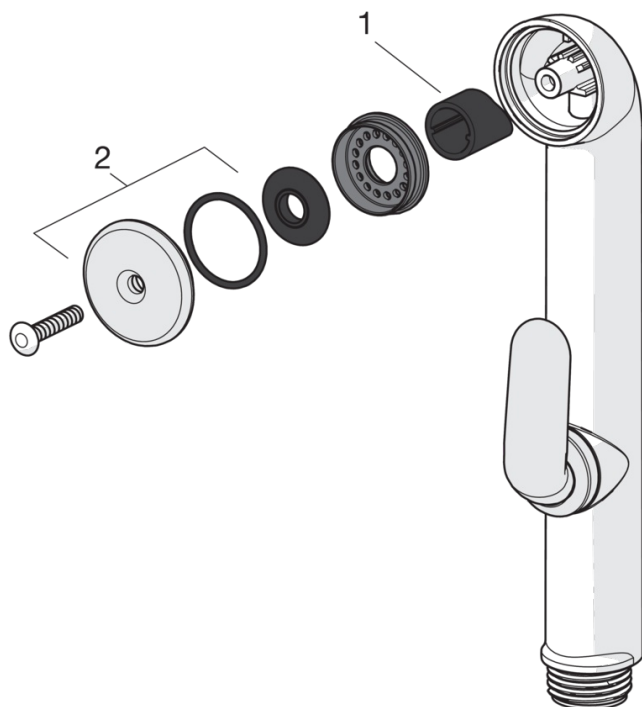

EAN: 6414150065651

www.oras.com/en/products/oras/product/6333F

Touchless washbasin faucet with a temperature adjustment handle and Bidetta hand shower. Length of spout 170 mm. The faucet is equipped with litter filters, non-return valves and Autofocus sensor which enables installation without adjustments. The adjustment values can be changed according to the conditions in the place of use with pre-programmed parameters. The impulse-controlled solenoid valve gives the battery a long operating life. Flow controller (6 l/min) enables low water consumption.

Type approvals

STF certificate	STF VTT-RTH-00031-11
ETA-Danmark	VA 1.42/19925

Spare parts

SP6333F

	Code
01	199417V
02	198330
03	600581V
04	199205V
05	199206V
06	600832V
07	600961V
08	199257/2
09	198473/2
10	600724V
11	199201V
12	600705/10