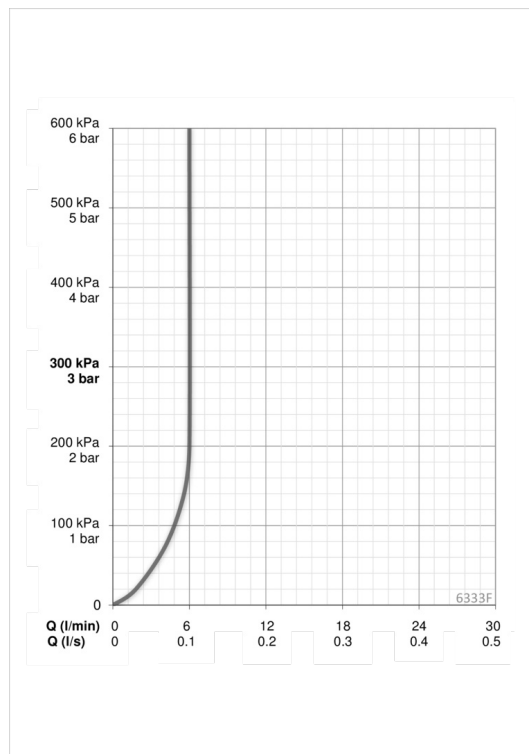

Type approvals

STF certificate	STF VTT-RTH-00031-11
ETA-Danmark	VA 1.42/19925