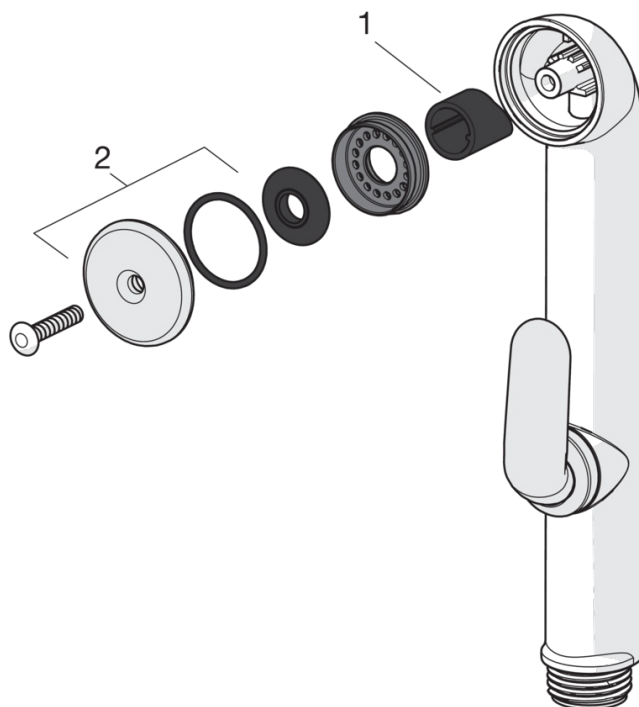

EAN: 6414150065675

www.oras.com/en/products/oras/product/6332F

Touchless washbasin faucet with a temperature adjustment handle and Bidetta hand shower. Length of spout 120 mm. The faucet is equipped with litter filters, non-return valves and Autofocus sensor which enables installation without adjustments. The adjustment values can be changed according to the conditions in the place of use with pre-programmed parameters. The impulse-controlled solenoid valve gives the battery a long operating life. Flow controller (6 l/min) enables low water consumption.

Type approvals

STF certificate	STF VTT-RTH-00031-11
ETA-Danmark	VA 1.42/19925

Spare parts

SP6332F

	Code
01	199417V
02	198330
03	600581V
04	199205V
05	199206V
06	600832V
07	600961V
08	199257/2
09	198473/2
10	600723V
11	199201V
12	600705/10