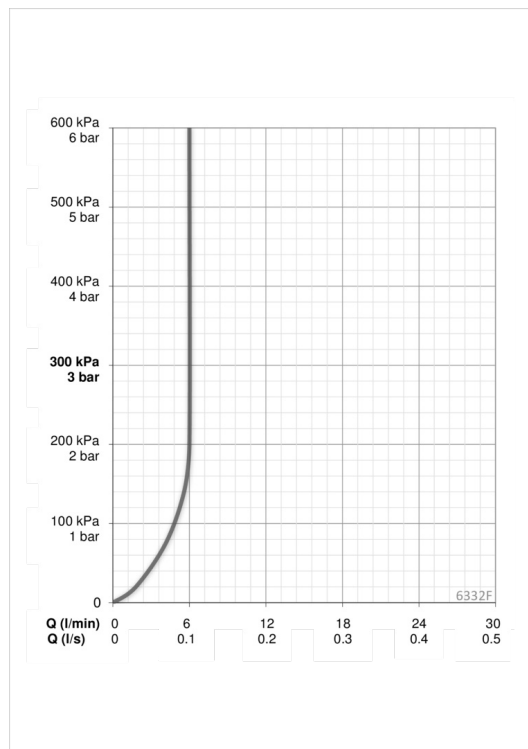

Type approvals

STF certificate	STF VTT-RTH-00031-11
ETA-Danmark	VA 1.42/19925