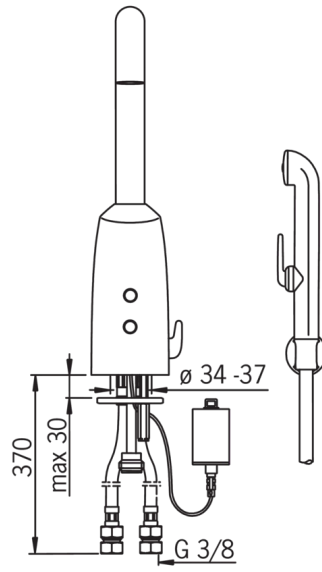

EAN: 6414150065675

www.oras.com/en/products/oras/product/6332F

Touchless washbasin faucet with a temperature adjustment handle and Bidetta hand shower. Length of spout 120 mm. The faucet is equipped with litter filters, non-return valves and Autofocus sensor which enables installation without adjustments. The adjustment values can be changed according to the conditions in the place of use with pre-programmed parameters. The impulse-controlled solenoid valve gives the battery a long operating life. Flow controller (6 l/min) enables low water consumption.

- Bathroom
- Touchless, Battery-operated, Bidetta
- Deck mounted
- Chrome
- Temperature control handle
- Bidetta hand shower
- Non-return valve(s), Litter filter(s)
- Autofocus sensor, Impulse-controlled solenoid valve

Technical data

Flow properties

Flow-rate at 300 kPa (with flow controller)	0.1 l/s
Pressure loss with flow (0.1 l/s)	200 kPa

Technical properties

Hot water supply	max. +70°C
Working pressure	100 - 1000 kPa
Connection size	G3/8
Projection	120 mm
Material	brass

Type approvals

STF certificate	STF VTT-RTH-00031-11
ETA-Danmark	VA 1.42/19925

Spare parts

SP6332F

	Code
01	199417V
02	198330
03	600581V
04	199205V
05	199206V
06	600832V
07	600961V
08	199257/2
09	198473/2
10	600723V
11	199201V
12	600705/10