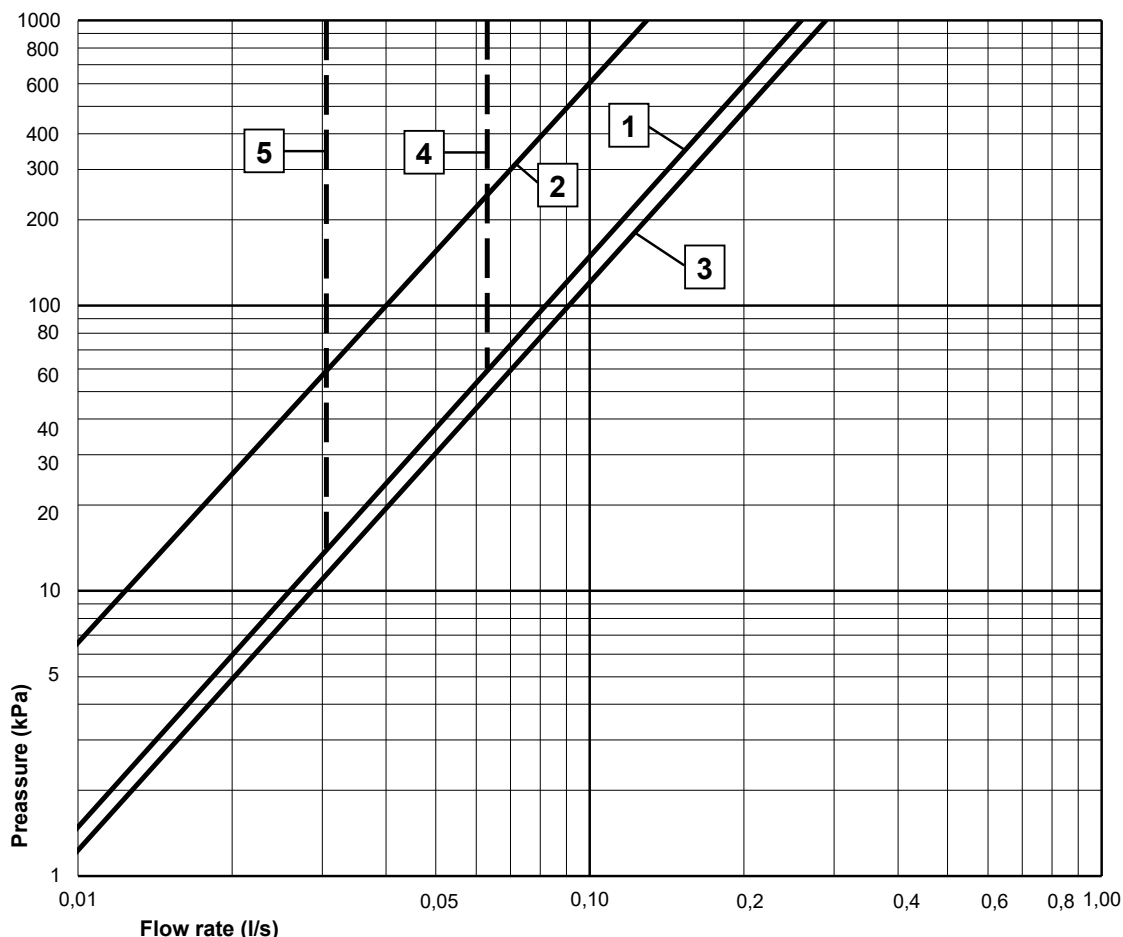

## FLOW CHART/

### NAUTIC WASHBASIN MIXER, SIDE SPRAY

GUSTAVSBERG /  
SMARTER BATHROOMS

- 1** Max flow
- 2** Comfort flow
- 3** Side spray
- 4** Optional aerator GB41638662 10
- 5** Optional aerator GB41638663 10

Valid for curve **1**

- Flowrate at 300 kPa:	0,142 l/s
- Pressure at flow 0,1 l/s:	149 kPa
- Pressure at flow 0,2 l/s:	595 kPa
- Pressure at flow 0,33 l/s:	NA