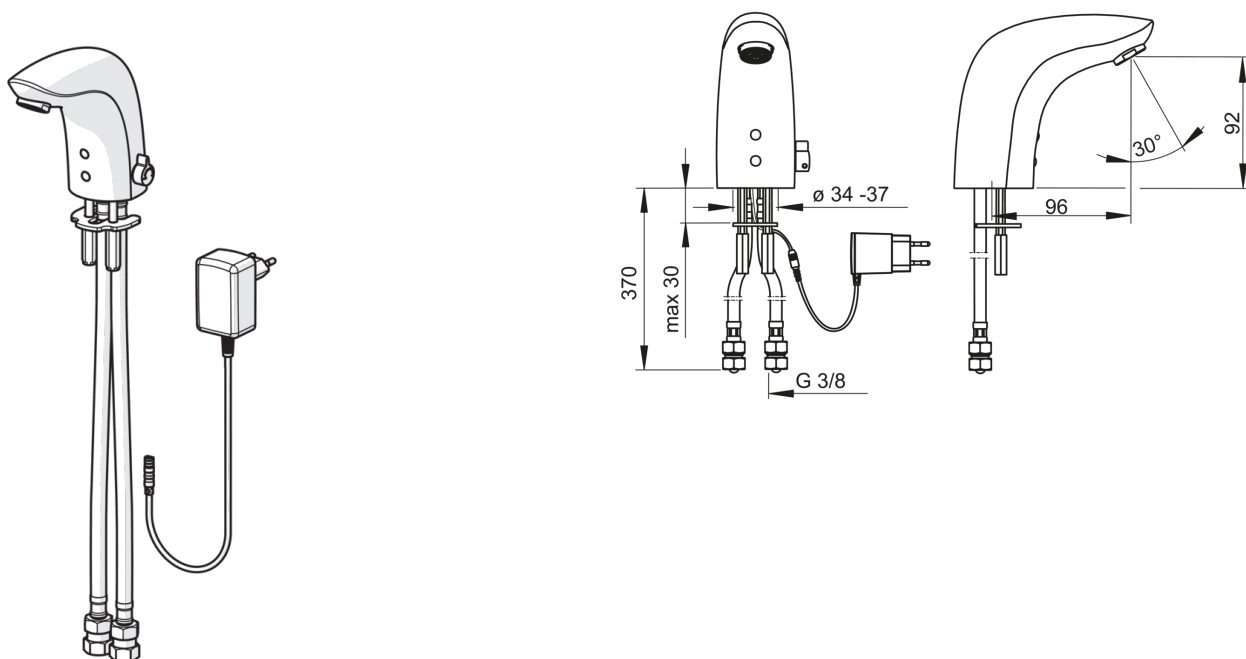

EAN: 6414150076008

www.oras.com/en/products/oras/product/6120FT

Touchless washbasin faucet with a temperature adjustment handle (as factory default). The faucet can be easily modified for preset temperature or premixed water. The faucet is equipped with litter filters, non-return valves and flexible pipes. Electrical connection with a plug transformer 230/12 V.

Technical data

Flow properties

Flow-rate at 300 kPa (with flow controller)	0.1 l/s
Pressure loss with flow (0.1 l/s)	200 kPa

Technical properties

Hot water supply	max. +70°C
Working pressure	100 - 1000 kPa
Connection size	G3/8
Projection	96 mm
Material	brass

Spare parts

SP6120FT

	Code
01	199266V
02	600082V
03	199206V
04	199205V
05	199201V
06	1005158V
06	199212V
07	199208V
08	600705/10
09	199257/2
10	198473/2