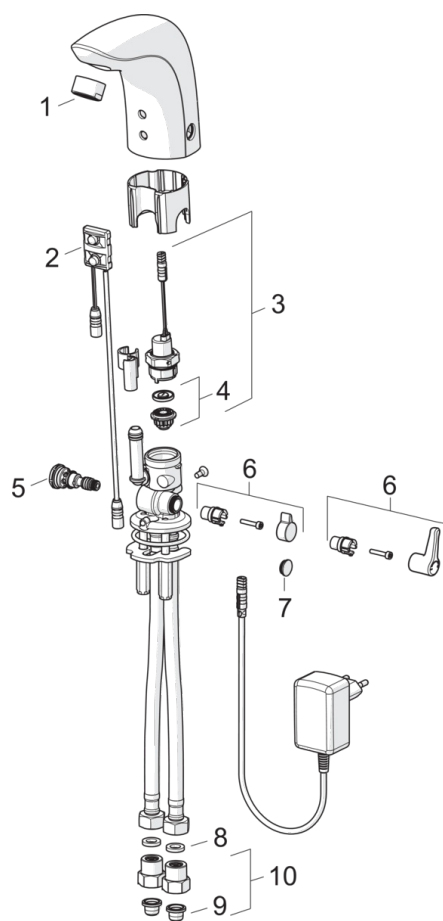

Alternative: concealed power supply 199275. A maximum five of these items can be connected to the power supply at a time.

No adjustments are needed at installation because an advanced Autofocus sensor is used. Flow controller (6 l/min) enables low water consumption (0.5 l / instance of use).

Technical data

Flow properties

Flow-rate at 300 kPa (with flow controller)	0.1 l/s
Pressure loss with flow (0.1 l/s)	200 kPa

Technical properties

Hot water supply	max. +70°C
Working pressure	100 - 1000 kPa
Connection size	G3/8
Projection	96 mm
Material	brass

Software settings

Afterflow period	2 s ± 1 s
Max. flow period	2 min

Electronic properties

Electrical Connection	230 / 12 V
-----------------------	-------------------

Regulations

EMC Directive	CE 2004/108/EY
EN standard	EN 15091
Noise class	I (ISO 3822)
Protection class	IP 55 / transformer IP 40

Spare parts

SP6120FT

	Code
01	199266V
02	600082V
03	199206V
04	199205V
05	199201V
06	1005158V
06	199212V
07	199208V
08	600705/10
09	199257/2
10	198473/2