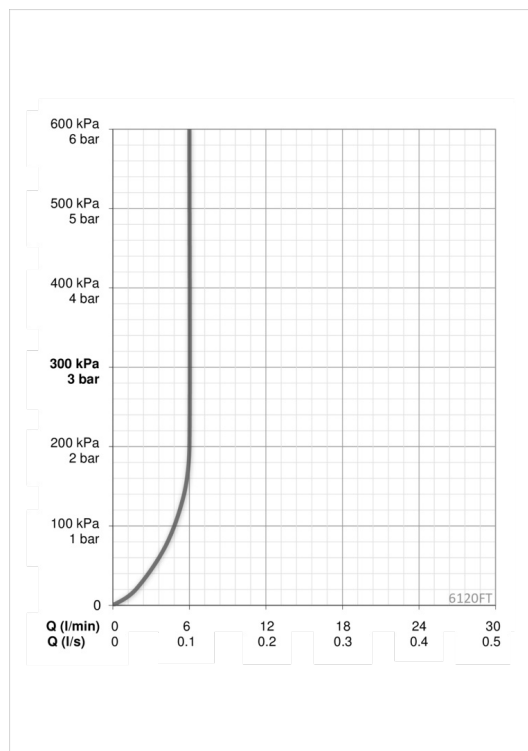

Technical data

Flow properties

Flow-rate at 300 kPa (with flow controller)	0.1 l/s
Pressure loss with flow (0.1 l/s)	200 kPa

Technical properties

Hot water supply	max. +70°C
Working pressure	100 - 1000 kPa
Connection size	G3/8
Projection	96 mm
Material	brass

Software settings

Afterflow period	2 s ± 1 s
Max. flow period	2 min

Electronic properties

Electrical Connection	230 / 12 V
-----------------------	-------------------

Regulations

EMC Directive	CE 2004/108/EY
EN standard	EN 15091
Noise class	I (ISO 3822)
Protection class	IP 55 / transformer IP 40