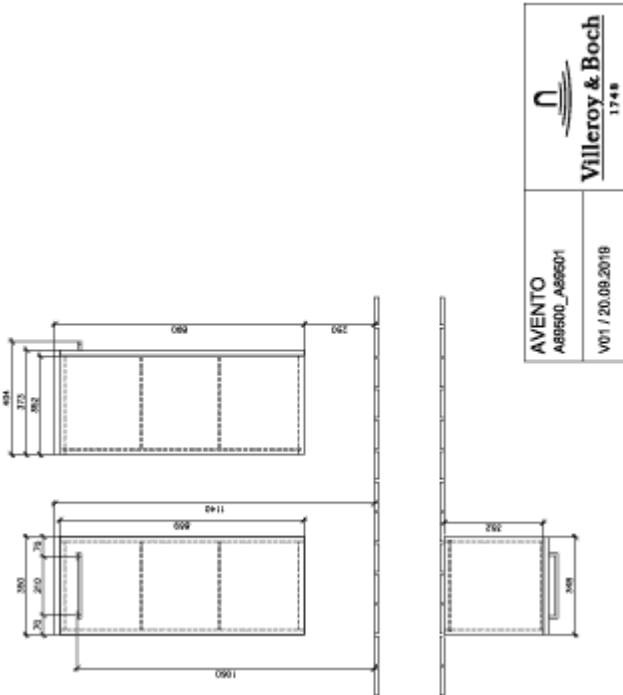

AVENTO SIDE CABINET ANGULAR

PRODUCT INFORMATION

Article title	Villeroy & Boch Avento Side cabinet, 1 door, 350 x 890 x 373 mm, Crystal White
Article number	A89500B4
Assembly / Assembly type	wall-mounted
Type of opening	1 door
Door hinge	hinges on left
Equipment	1 x door 2 x glass shelf
Scope of delivery	1 x side cabinet 1 x fastening set
Depth in mm	373
Width in mm	350
Height in mm	890
Collection	Avento
Product designation	Side cabinet
Function	with SoftClosing
Material front	MDF
Surface of front	Acrylic layer
Material body	MDF
Surface of body	Acrylic layer
Other material	Handle: Chrome
other surfaces	Handle: glossy
Shape	Angular
Colour designation	Crystal White
With lighting	No
Smart home compatible	No

TECHNICAL DRAWINGS

A89500B4

A89500B4