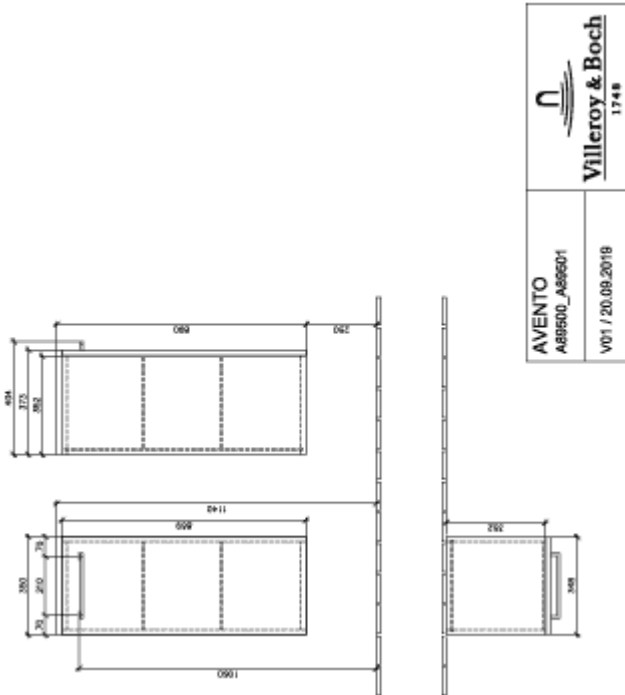

TECHNICAL DRAWINGS

A89500B1