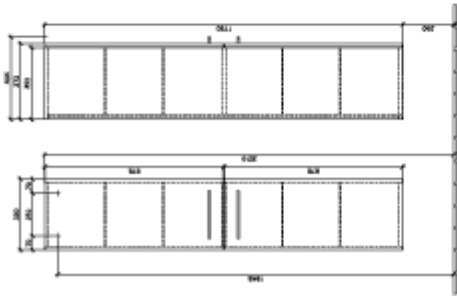

TECHNICAL DRAWINGS

A89401B4

AVENTO A89400_A89401	 Villeroy & Boch 1748
V01 / 20.09.2019	

A89401B4