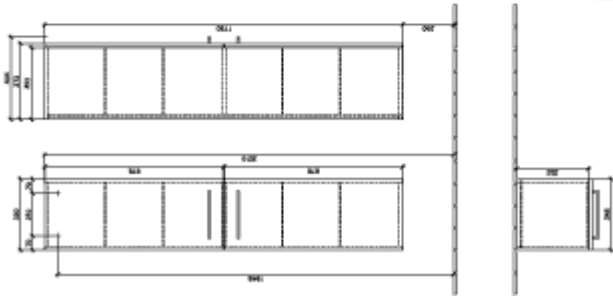

AVENTO TALL CABINET ANGULAR

PRODUCT INFORMATION

Article title	Villeroy & Boch Avento Tall cabinet, 2 doors, 350 x 1760 x 372 mm, Crystal Black
Article number	A89401B3
Assembly / Assembly type	wall-mounted
Type of opening	2 doors
Door hinge	hinges on right
Equipment	2 x door 4 x glass shelf
Scope of delivery	1 x tall cabinet 1 x fastening set
Depth in mm	372
Width in mm	350
Height in mm	1760
Collection	Avento
Product designation	Tall cabinet
Function	with SoftClosing
Material front	MDF
Surface of front	Acrylic layer
Material body	MDF
Surface of body	Acrylic layer
Other material	Handle: Chrome
other surfaces	Handle: glossy
Shape	Angular
Colour designation	Crystal Black
With lighting	No
Smart home compatible	No

TECHNICAL DRAWINGS

A89401B3

AVENTO A89400_A89401	 Villeroy & Boch 1748

A89401B3

AVENTO A89400_A89401	 Villeroy & Boch 1748