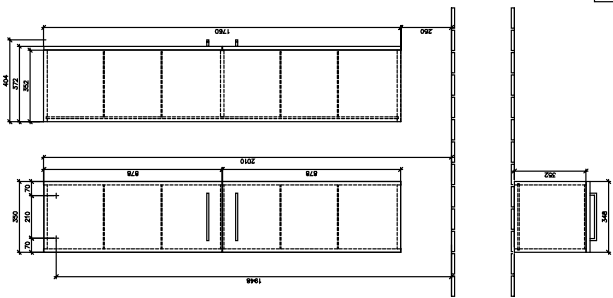

AVENTO TALL CABINET ANGULAR

PRODUCT INFORMATION

Article title	Villeroy & Boch Avento Tall cabinet, 2 doors, 350 x 1760 x 372 mm, Crystal Black
Article number	A89401B3
Assembly / Assembly type	wall-mounted
Type of opening	2 doors
Door hinge	hinges on right
Equipment	2 x door 4 x glass shelf
Scope of delivery	1 x tall cabinet 1 x fastening set
Depth in mm	372
Width in mm	350
Height in mm	1760
Collection	Avento
Product designation	Tall cabinet
Function	with SoftClosing
Material front	MDF
Surface of front	Acrylic layer
Material body	MDF
Surface of body	Acrylic layer
Other material	Handle: Chrome
other surfaces	Handle: glossy
Shape	Angular
Colour designation	Crystal Black
With lighting	No
Smart home compatible	No

TECHNICAL DRAWINGS

A89401B3

AVENTO A89400_A89401	 Villeroy & Boch 1748

A89401B3

AVENTO A89400_A89401	 Villeroy & Boch 1748