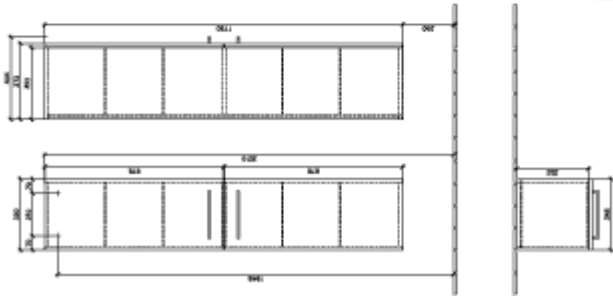

AVENTO TALL CABINET ANGULAR

PRODUCT INFORMATION

Article title	Villeroy & Boch Avento Tall cabinet, 2 doors, 350 x 1760 x 372 mm, Crystal Grey
Article number	A89400B1
Assembly / Assembly type	wall-mounted
Type of opening	2 doors
Door hinge	hinges on left
Equipment	2 x door 4 x glass shelf
Scope of delivery	1 x tall cabinet 1 x fastening set
Depth in mm	372
Width in mm	350
Height in mm	1760
Collection	Avento
Product designation	Tall cabinet
Function	with SoftClosing
Material front	MDF
Surface of front	Acrylic layer
Material body	MDF
Surface of body	Acrylic layer
Other material	Handle: Chrome
other surfaces	Handle: glossy
Shape	Angular
Colour designation	Crystal Grey
With lighting	No
Smart home compatible	No

TECHNICAL DRAWINGS

A89400B1

AVENTO A89400_A89401	 Villeroy & Boch 1748
	V01 / 20.09.2019

A89400B1

AVENTO A89400_A89401	 Villeroy & Boch 1748
	V01 / 20.09.2019