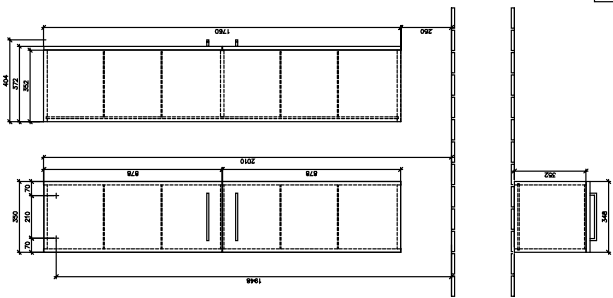

AVENTO TALL CABINET ANGULAR

PRODUCT INFORMATION

Article title	Villeroy & Boch Avento Tall cabinet, 2 doors, 350 x 1760 x 372 mm, Crystal Grey
Article number	A89400B1
Assembly / Assembly type	wall-mounted
Type of opening	2 doors
Door hinge	hinges on left
Equipment	2 x door 4 x glass shelf
Scope of delivery	1 x tall cabinet 1 x fastening set
Depth in mm	372
Width in mm	350
Height in mm	1760
Collection	Avento
Product designation	Tall cabinet
Function	with SoftClosing
Material front	MDF
Surface of front	Acrylic layer
Material body	MDF
Surface of body	Acrylic layer
Other material	Handle: Chrome
other surfaces	Handle: glossy
Shape	Angular
Colour designation	Crystal Grey
With lighting	No
Smart home compatible	No

TECHNICAL DRAWINGS

A89400B1

AVENTO A89400_A89401	 Villeroy & Boch 1748
	V01 / 20.09.2019

A89400B1

AVENTO A89400_A89401	 Villeroy & Boch 1748
	V01 / 20.09.2019