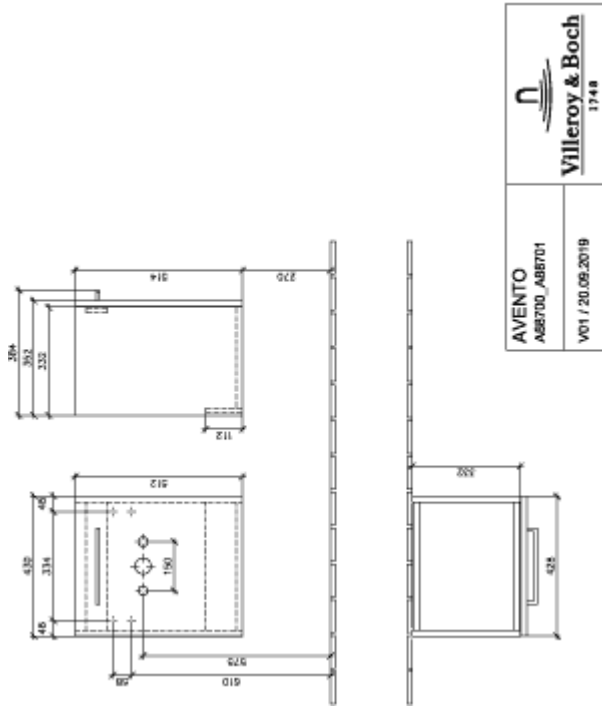

TECHNICAL DRAWINGS

A88700B4