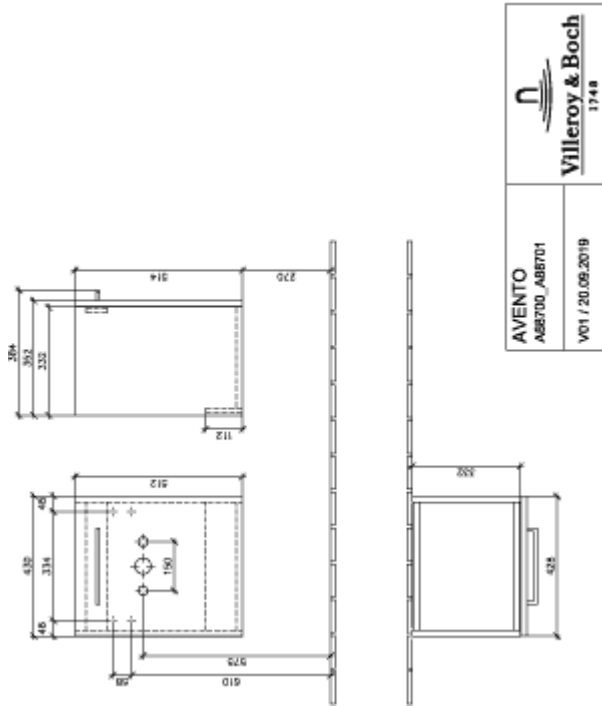

AVENTO VANITY UNIT ANGULAR

PRODUCT INFORMATION

Article title	Villeroy & Boch Avento Vanity unit, 1 door, 430 x 514 x 352 mm, Crystal White
Article number	A88701B4
Assembly / Assembly type	wall-mounted
Type of opening	1 door
Door hinge	hinges on right
Equipment	1 x door
Scope of delivery	1 x vanity unit 1 x fastening set
Position of washbasin	washbasin on the middle
Depth in mm	352
Width in mm	430
Height in mm	514
Collection	Avento
Product designation	Vanity unit
Suitable for	selected handwashbasins
Function	with SoftClosing
Material front	MDF
Surface of front	Acrylic layer
Material body	MDF
Surface of body	Acrylic layer
Other material	Handle: Chrome
other surfaces	Handle: glossy
Shape	Angular
Colour designation	Crystal White
With lighting	No
Number of washbasins on vanity unit	1
Smart home compatible	No

TECHNICAL DRAWINGS

A88701B4

A88701B4