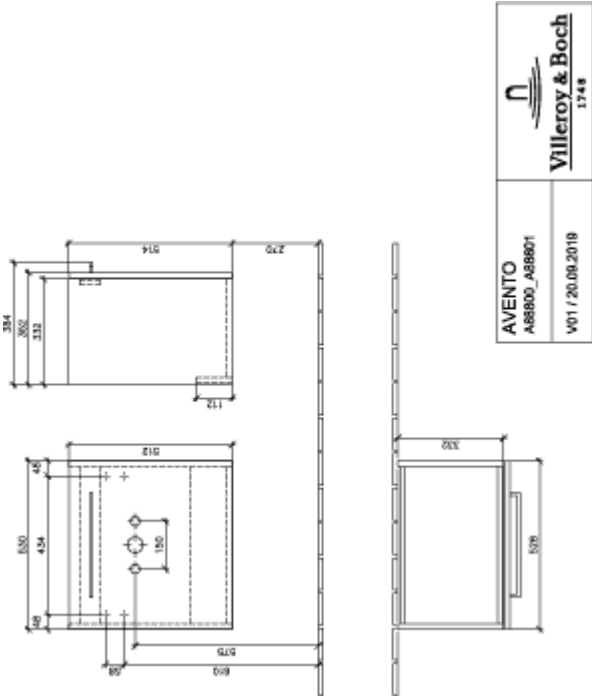

AVENTO VANITY UNIT ANGULAR

PRODUCT INFORMATION

Article title	Villeroy & Boch Avento Vanity unit, 1 door, 530 x 514 x 352 mm, Crystal White
Article number	A88800B4
Assembly / Assembly type	wall-mounted
Type of opening	1 door
Door hinge	hinges on left
Equipment	1 x door
Scope of delivery	1 x vanity unit 1 x fastening set
Position of washbasin	washbasin on the middle
Depth in mm	352
Width in mm	530
Height in mm	514
Collection	Avento
Product designation	Vanity unit
Suitable for	selected washbasins
Function	with SoftClosing
Material front	MDF
Surface of front	Acrylic layer
Material body	MDF
Surface of body	Acrylic layer
Other material	Handle: Chrome
other surfaces	Handle: glossy
Shape	Angular
Colour designation	Crystal White
With lighting	No
Number of washbasins on vanity unit	1
Smart home compatible	No

TECHNICAL DRAWINGS

A88800B4

A88800B4