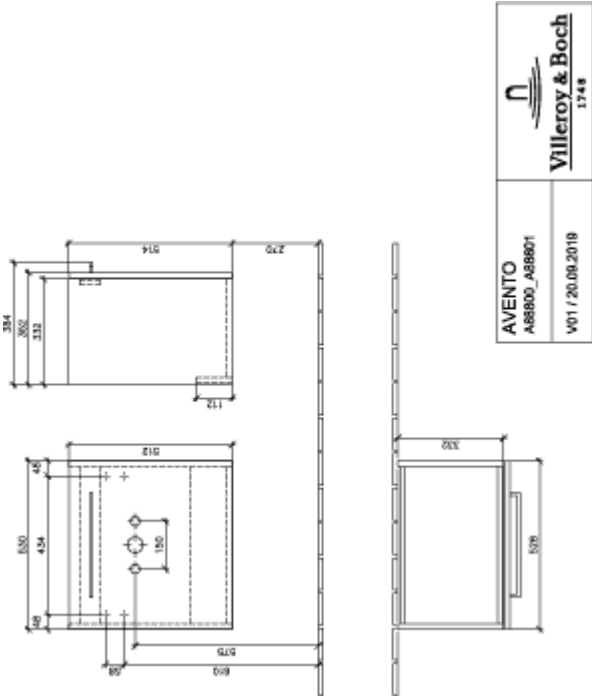

AVENTO VANITY UNIT ANGULAR

PRODUCT INFORMATION

Article title	Villeroy & Boch Avento Vanity unit, 1 door, 530 x 514 x 352 mm, Crystal Black
Article number	A88800B3
Assembly / Assembly type	wall-mounted
Type of opening	1 door
Door hinge	hinges on left
Equipment	1 x door
Scope of delivery	1 x vanity unit 1 x fastening set
Position of washbasin	washbasin on the middle
Depth in mm	352
Width in mm	530
Height in mm	514
Collection	Avento
Product designation	Vanity unit
Suitable for	selected washbasins
Function	with SoftClosing
Material front	MDF
Surface of front	Acrylic layer
Material body	MDF
Surface of body	Acrylic layer
Other material	Handle: Chrome
other surfaces	Handle: glossy
Shape	Angular
Colour designation	Crystal Black
With lighting	No
Number of washbasins on vanity unit	1
Smart home compatible	No

TECHNICAL DRAWINGS

A88800B3

A88800B3