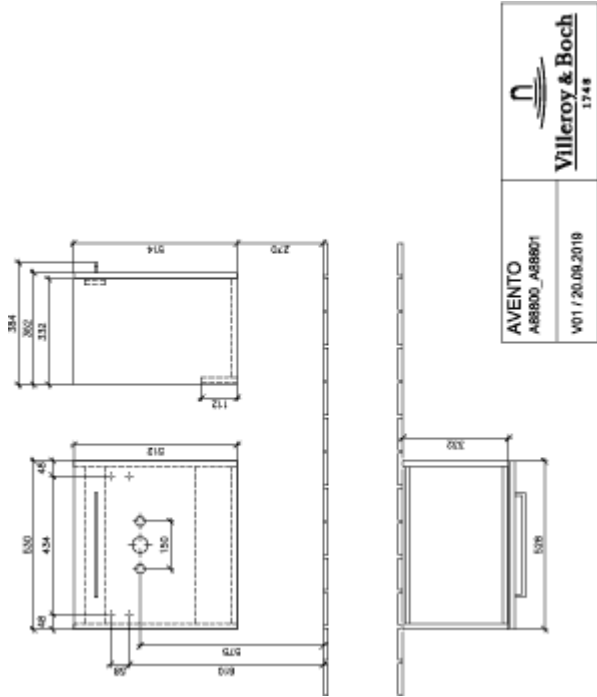

AVENTO VANITY UNIT ANGULAR

PRODUCT INFORMATION

Article title	Villeroy & Boch Avento Vanity unit, 1 door, 530 x 514 x 352 mm, Crystal Grey
Article number	A88800B1
Assembly / Assembly type	wall-mounted
Type of opening	1 door
Door hinge	hinges on left
Equipment	1 x door
Scope of delivery	1 x vanity unit 1 x fastening set
Position of washbasin	washbasin on the middle
Depth in mm	352
Width in mm	530
Height in mm	514
Collection	Avento
Product designation	Vanity unit
Suitable for	selected washbasins
Function	with SoftClosing
Material front	MDF
Surface of front	Acrylic layer
Material body	MDF
Surface of body	Acrylic layer
Other material	Handle: Chrome
other surfaces	Handle: glossy
Shape	Angular
Colour designation	Crystal Grey
With lighting	No
Number of washbasins on vanity unit	1
Smart home compatible	No

TECHNICAL DRAWINGS

A88800B1

A88800B1