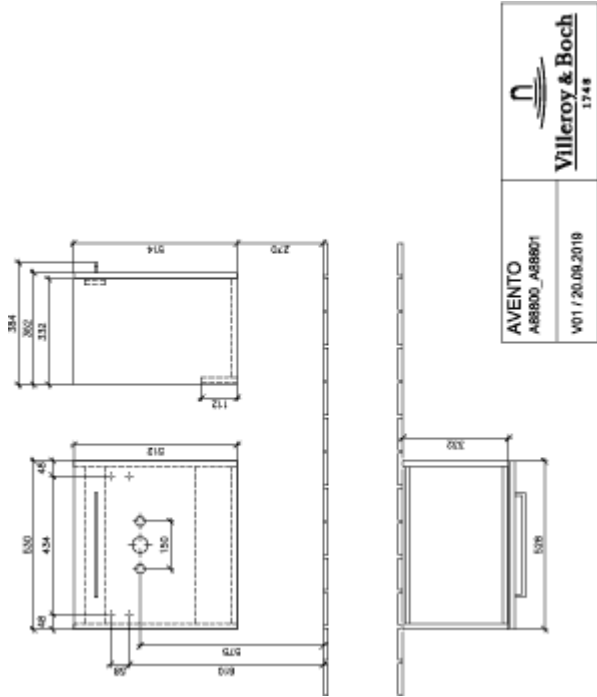

AVENTO VANITY UNIT ANGULAR

PRODUCT INFORMATION

Article title	Villeroy & Boch Avento Vanity unit, 1 door, 530 x 514 x 352 mm, Crystal White
Article number	A88801B4
Assembly / Assembly type	wall-mounted
Type of opening	1 door
Door hinge	hinges on right
Equipment	1 x door
Scope of delivery	1 x vanity unit 1 x fastening set
Position of washbasin	washbasin on the middle
Depth in mm	352
Width in mm	530
Height in mm	514
Collection	Avento
Product designation	Vanity unit
Suitable for	selected washbasins
Function	with SoftClosing
Material front	MDF
Surface of front	Acrylic layer
Material body	MDF
Surface of body	Acrylic layer
Other material	Handle: Chrome
other surfaces	Handle: glossy
Shape	Angular
Colour designation	Crystal White
With lighting	No
Number of washbasins on vanity unit	1
Smart home compatible	No

TECHNICAL DRAWINGS

A88801B4

A88801B4