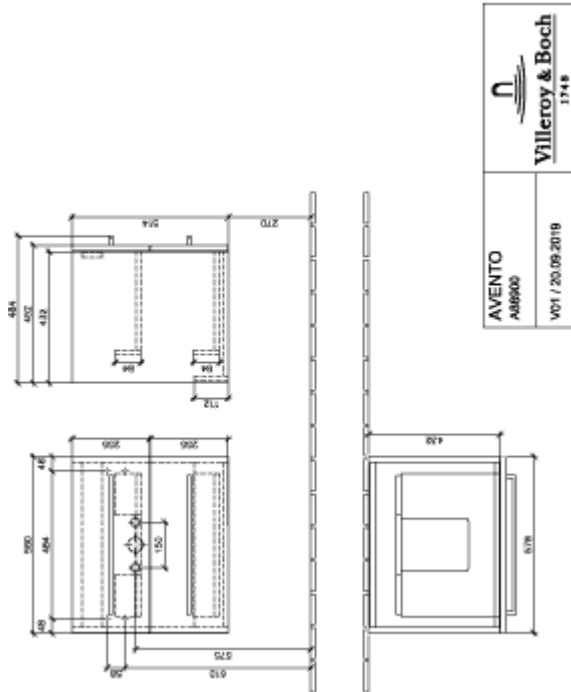

AVENTO VANITY UNIT ANGULAR

PRODUCT INFORMATION

Article title	Villeroy & Boch Avento Vanity unit, 2 pull-out compartments, 580 x 514 x 452 mm, Crystal Black
Article number	A88900B3
Assembly / Assembly type	wall-mounted
Type of opening	2 pull-out compartments
Equipment	2 x pull-out compartment
Scope of delivery	1 x vanity unit 1 x fastening set
Position of washbasin	washbasin on the middle
Depth in mm	452
Width in mm	580
Height in mm	514
Collection	Avento
Product designation	Vanity unit
Suitable for	selected washbasins
Function	with SoftClosing
Material front	MDF
Surface of front	Acrylic layer
Material body	MDF
Surface of body	Acrylic layer
Other material	Handle: Chrome
other surfaces	Handle: glossy
Shape	Angular
Colour designation	Crystal Black
With lighting	No
Number of washbasins on vanity unit	1
Smart home compatible	No

TECHNICAL DRAWINGS

A88900B3

A88900B3