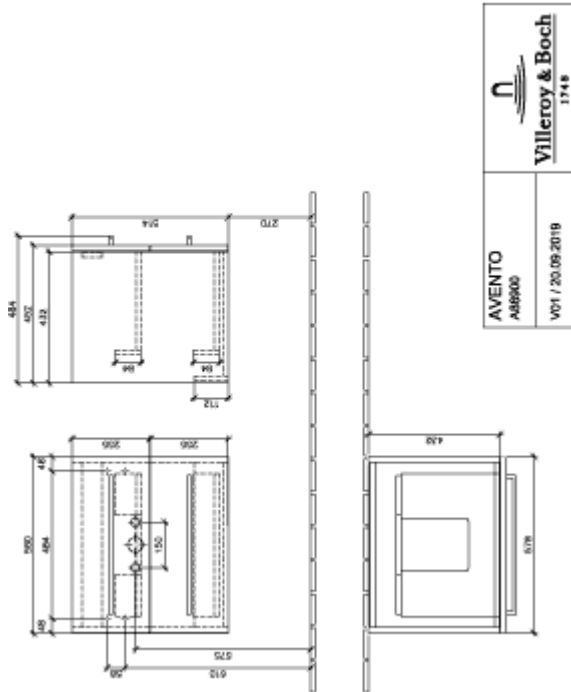

TECHNICAL DRAWINGS

A88900B1