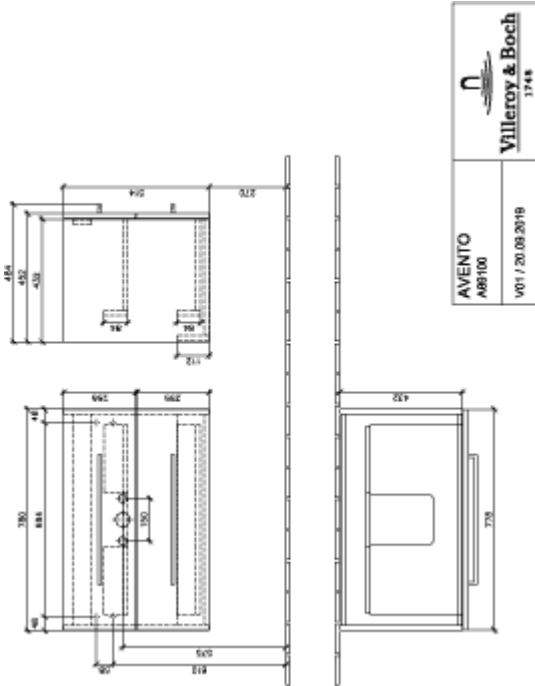

AVENTO VANITY UNIT ANGULAR

PRODUCT INFORMATION

Article title	Villeroy & Boch Avento Vanity unit, 2 pull-out compartments, 780 x 514 x 452 mm, Crystal White
Article number	A89100B4
Assembly / Assembly type	wall-mounted
Type of opening	2 pull-out compartments
Equipment	2 x pull-out compartment
Scope of delivery	1 x vanity unit 1 x fastening set
Position of washbasin	washbasin on the middle
Depth in mm	452
Width in mm	780
Height in mm	514
Collection	Avento
Product designation	Vanity unit
Suitable for	selected vanity washbasins
Function	with SoftClosing
Material front	MDF
Surface of front	Acrylic layer
Material body	MDF
Surface of body	Acrylic layer
Other material	Handle: Chrome
other surfaces	Handle: glossy
Shape	Angular
Colour designation	Crystal White
With lighting	No
Number of washbasins on vanity unit	1
Smart home compatible	No

TECHNICAL DRAWINGS

A89100B4

A89100B4