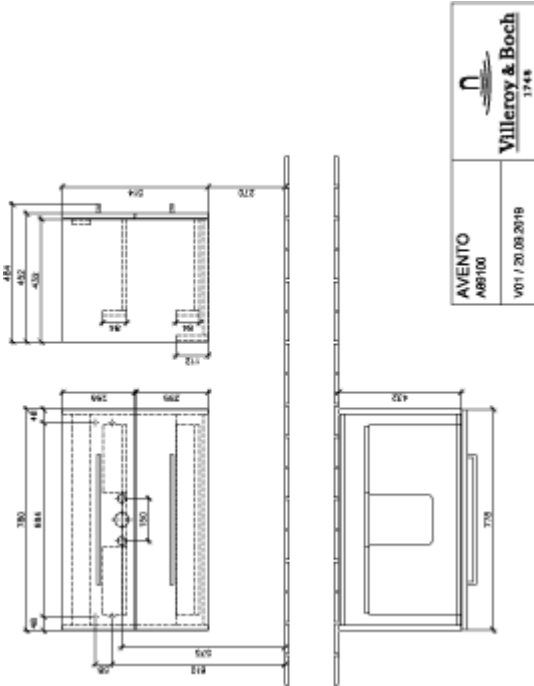

AVENTO VANITY UNIT ANGULAR

PRODUCT INFORMATION

Article title	Villeroy & Boch Avento Vanity unit, 2 pull-out compartments, 780 x 514 x 452 mm, Crystal Black
Article number	A89100B3
Assembly / Assembly type	wall-mounted
Type of opening	2 pull-out compartments
Equipment	2 x pull-out compartment
Scope of delivery	1 x vanity unit 1 x fastening set
Position of washbasin	washbasin on the middle
Depth in mm	452
Width in mm	780
Height in mm	514
Collection	Avento
Product designation	Vanity unit
Suitable for	selected vanity washbasins
Function	with SoftClosing
Material front	MDF
Surface of front	Acrylic layer
Material body	MDF
Surface of body	Acrylic layer
Other material	Handle: Chrome
other surfaces	Handle: glossy
Shape	Angular
Colour designation	Crystal Black
With lighting	No
Number of washbasins on vanity unit	1
Smart home compatible	No

TECHNICAL DRAWINGS

A89100B3

A89100B3