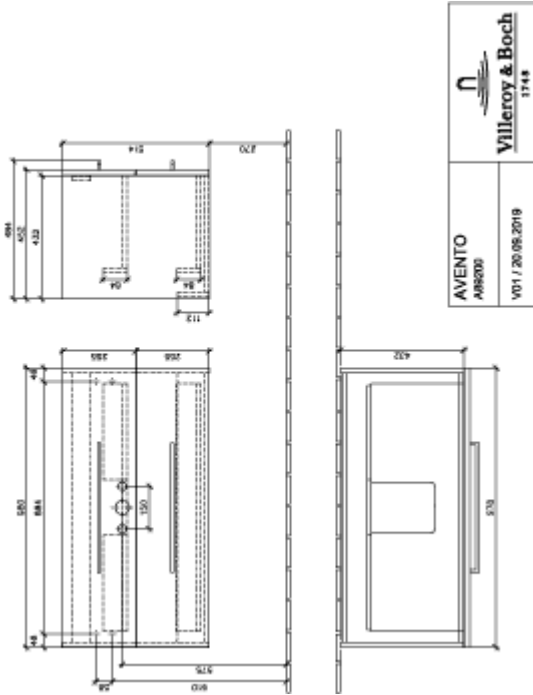

AVENTO VANITY UNIT ANGULAR

PRODUCT INFORMATION

Article title	Villeroy & Boch Avento Vanity unit, 2 pull-out compartments, 980 x 514 x 452 mm, Crystal White
Article number	A89200B4
Assembly / Assembly type	wall-mounted
Type of opening	2 pull-out compartments
Equipment	2 x pull-out compartment
Scope of delivery	1 x vanity unit 1 x fastening set
Position of washbasin	washbasin on the middle
Depth in mm	452
Width in mm	980
Height in mm	514
Collection	Avento
Product designation	Vanity unit
Suitable for	selected vanity washbasins
Function	with SoftClosing
Material front	MDF
Surface of front	Acrylic layer
Material body	MDF
Surface of body	Acrylic layer
Other material	Handle: Chrome
other surfaces	Handle: glossy
Shape	Angular
Colour designation	Crystal White
With lighting	No
Number of washbasins on vanity unit	1
Smart home compatible	No

TECHNICAL DRAWINGS

A89200B4

A89200B4