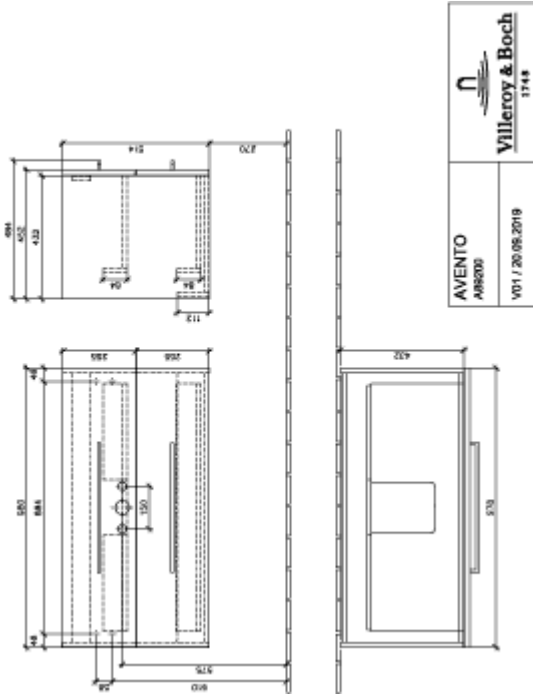

AVENTO VANITY UNIT ANGULAR

PRODUCT INFORMATION

Article title	Villeroy & Boch Avento Vanity unit, 2 pull-out compartments, 980 x 514 x 452 mm, Crystal Black
Article number	A89200B3
Assembly / Assembly type	wall-mounted
Type of opening	2 pull-out compartments
Equipment	2 x pull-out compartment
Scope of delivery	1 x vanity unit 1 x fastening set
Position of washbasin	washbasin on the middle
Depth in mm	452
Width in mm	980
Height in mm	514
Collection	Avento
Product designation	Vanity unit
Suitable for	selected vanity washbasins
Function	with SoftClosing
Material front	MDF
Surface of front	Acrylic layer
Material body	MDF
Surface of body	Acrylic layer
Other material	Handle: Chrome
other surfaces	Handle: glossy
Shape	Angular
Colour designation	Crystal Black
With lighting	No
Number of washbasins on vanity unit	1
Smart home compatible	No

TECHNICAL DRAWINGS

A89200B3

A89200B3