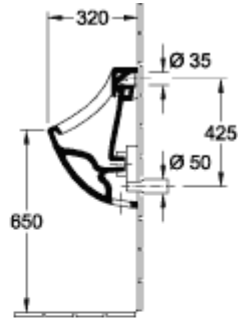

O.NOVO SIPHONIC URINAL OVAL

PRODUCT INFORMATION

Article title	Villeroy & Boch O.novo Siphonic urinal, without cover, concealed water inlet, 285 x 310 mm, White Alpin
Article number	75070001
Assembly / Assembly type	wall-mounted
Scope of delivery	1 x siphonic urinal
Depth in mm	310
Width in mm	285
Height in mm	515
Collection	O.novo
Product designation	Siphonic urinal
Suitable for	Installation without lid
Flush volume l	1,0 / l
Material	Sanitary ceramics
surface	glossy
Shape	Oval
Colour designation	White Alpin
Rimless (mit DirectFlush)	No
Flush type	Siphonic urinal
Outlet / outlet	Outlet may be concealed depending on the type of extractor section

TECHNICAL DRAWINGS

75070001

75070001