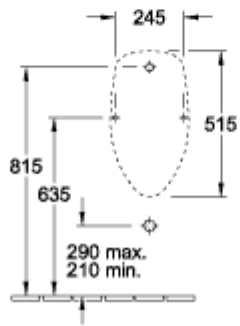

O.NOVO SIPHONIC URINAL OVAL

PRODUCT INFORMATION

Article title	Villeroy & Boch O.novo Siphonic urinal, without cover, concealed water inlet, 285 x 310 mm, White Alpin
Article number	75070001
Assembly / Assembly type	wall-mounted
Scope of delivery	1 x siphonic urinal
Depth in mm	310
Width in mm	285
Height in mm	515
Collection	O.novo
Product designation	Siphonic urinal
Suitable for	Installation without lid
Flush volume l	1,0 / l
Material	Sanitary ceramics
surface	glossy
Shape	Oval
Colour designation	White Alpin
Rimless (mit DirectFlush)	No
Flush type	Siphonic urinal
Outlet / outlet	Outlet may be concealed depending on the type of extractor section

TECHNICAL DRAWINGS

75070001

75070001