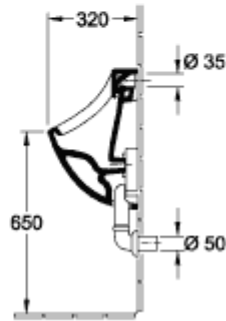

O.NOVO SIPHONIC URINAL OVAL

PRODUCT INFORMATION

Article title	Villeroy & Boch O.novo Siphonic urinal, without cover, concealed water inlet, 285 x 310 mm, White Alpin
Article number	75070001
Assembly / Assembly type	wall-mounted
Scope of delivery	1 x siphonic urinal
Depth in mm	310
Width in mm	285
Height in mm	515
Collection	O.novo
Product designation	Siphonic urinal
Suitable for	Installation without lid
Flush volume l	1,0 / l
Material	Sanitary ceramics
surface	glossy
Shape	Oval
Colour designation	White Alpin
Rimless (mit DirectFlush)	No
Flush type	Siphonic urinal
Outlet / outlet	Outlet may be concealed depending on the type of extractor section

TECHNICAL DRAWINGS

75070001

75070001