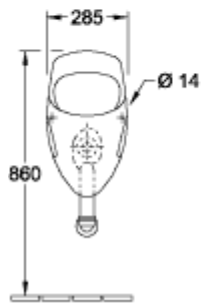

O.NOVO SIPHONIC URINAL OVAL

PRODUCT INFORMATION

Article title	Villeroy & Boch O.novo Siphonic urinal, without cover, concealed water inlet, 285 x 310 mm, White Alpin
Article number	75070001
Assembly / Assembly type	wall-mounted
Scope of delivery	1 x siphonic urinal
Depth in mm	310
Width in mm	285
Height in mm	515
Collection	O.novo
Product designation	Siphonic urinal
Suitable for	Installation without lid
Flush volume l	1,0 / l
Material	Sanitary ceramics
surface	glossy
Shape	Oval
Colour designation	White Alpin
Rimless (mit DirectFlush)	No
Flush type	Siphonic urinal
Outlet / outlet	Outlet may be concealed depending on the type of extractor section

TECHNICAL DRAWINGS

75070001

75070001