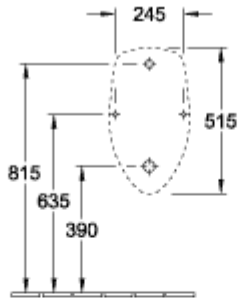

O.NOVO SIPHONIC URINAL OVAL

PRODUCT INFORMATION

Article title	Villeroy & Boch O.novo Siphonic urinal, without cover, concealed water inlet, 285 x 310 mm, White Alpin
Article number	75070001
Assembly / Assembly type	wall-mounted
Scope of delivery	1 x siphonic urinal
Depth in mm	310
Width in mm	285
Height in mm	515
Collection	O.novo
Product designation	Siphonic urinal
Suitable for	Installation without lid
Flush volume l	1,0 / l
Material	Sanitary ceramics
surface	glossy
Shape	Oval
Colour designation	White Alpin
Rimless (mit DirectFlush)	No
Flush type	Siphonic urinal
Outlet / outlet	Outlet may be concealed depending on the type of extractor section

TECHNICAL DRAWINGS

75070001

75070001