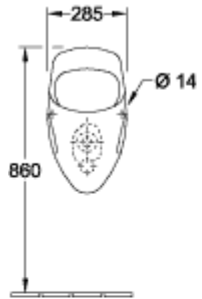

O.NOVO SIPHONIC URINAL OVAL

PRODUCT INFORMATION

Article title	Villeroy & Boch O.novo Siphonic urinal, without cover, concealed water inlet, 285 x 310 mm, White Alpin
Article number	75070001
Assembly / Assembly type	wall-mounted
Scope of delivery	1 x siphonic urinal
Depth in mm	310
Width in mm	285
Height in mm	515
Collection	O.novo
Product designation	Siphonic urinal
Suitable for	Installation without lid
Flush volume l	1,0 / l
Material	Sanitary ceramics
surface	glossy
Shape	Oval
Colour designation	White Alpin
Rimless (mit DirectFlush)	No
Flush type	Siphonic urinal
Outlet / outlet	Outlet may be concealed depending on the type of extractor section

TECHNICAL DRAWINGS

75070001

75070001