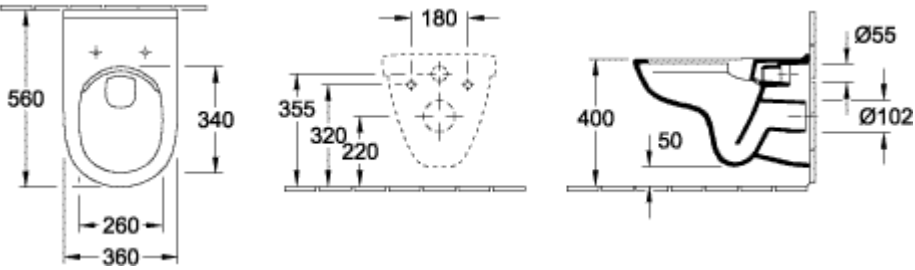

O.NOVO COMBI-PACK OVAL

PRODUCT INFORMATION

Article title	Villeroy & Boch O.novo Combi-Pack, wall-mounted, with DirectFlush, White Alpin
Article number	5660HR01
Assembly / Assembly type	wall-mounted
Assembly instructions	not suitable for installation with flush valves
Scope of delivery	1 x washdown toilet, rimless 1 x toilet seat and cover
Depth in mm	560
Width in mm	360
Height in mm	350
Collection	O.novo
Product designation	Combi-Pack
Suitable for	Concealed cistern
Innovative flushing technology (with TwistFlush)	No
Flush volume l	3 / 4,5 l
Wall-mounted - floor-standing	wall-mounted
Function	<ul style="list-style-type: none"> • with automatic lowering mechanism (SoftClosing) • with removable seat (QuickRelease)
Material	Sanitary ceramics
Other material	Toilet seat and cover: Duroplast
other surfaces	Toilet seat and cover: glossy
Shape	Oval
Colour designation	White Alpin
other colour designations	Toilet seat and cover: White Alpin
Antibacterial surface (with AntiBac)	No
Easy surface cleaning (CeramicPlus)	No
Rimless (mit DirectFlush)	Yes
Flush type	Washdown toilet
Integrated freshness solution (with ViFresh)	No
Outlet / outlet	horizontal outlet

TECHNICAL DRAWINGS

5660HR01

5660HR01