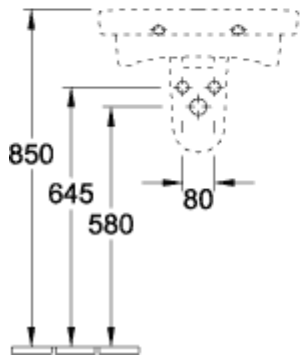

ARCHITECTURA HANDWASHBASIN RECTANGLE

PRODUCT INFORMATION

Article title	Villeroy & Boch Architectura Handwashbasin, 500 x 380 x 150 mm, White Alpin, with overflow, unpolished
Article number	43735001
Assembly / Assembly type	wall-mounted
Scope of delivery	1 x handwashbasin
Depth in mm	380
Width in mm	500
Height in mm	150
Interior depth	100
Collection	Architectura
Product designation	Handwashbasin
Suitable for	1-hole mixer
Material	Sanitary ceramics
surface	glossy
With overflow	Yes
Shape	Rectangle
Colour designation	White Alpin
Antibacterial surface (with AntiBac)	No
Easy surface cleaning (CeramicPlus)	No
Number of tap holes punched through	1
Underside of washbasin	unpolished
Number of bowls	1

TECHNICAL DRAWINGS

43735001

43735001