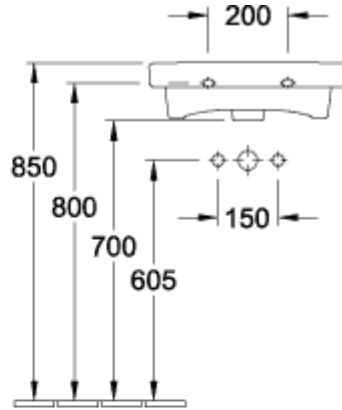

ARCHITECTURA HANDWASHBASIN RECTANGLE

PRODUCT INFORMATION

Article title	Villeroy & Boch Architectura Handwashbasin, 500 x 380 x 150 mm, White Alpin, with overflow, unpolished
Article number	43735001
Assembly / Assembly type	wall-mounted
Scope of delivery	1 x handwashbasin
Depth in mm	380
Width in mm	500
Height in mm	150
Interior depth	100
Collection	Architectura
Product designation	Handwashbasin
Suitable for	1-hole mixer
Material	Sanitary ceramics
surface	glossy
With overflow	Yes
Shape	Rectangle
Colour designation	White Alpin
Antibacterial surface (with AntiBac)	No
Easy surface cleaning (CeramicPlus)	No
Number of tap holes punched through	1
Underside of washbasin	unpolished
Number of bowls	1

TECHNICAL DRAWINGS

43735001

43735001