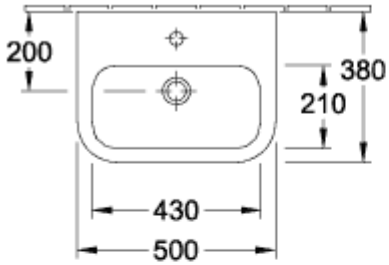

TECHNICAL DRAWINGS

43735001