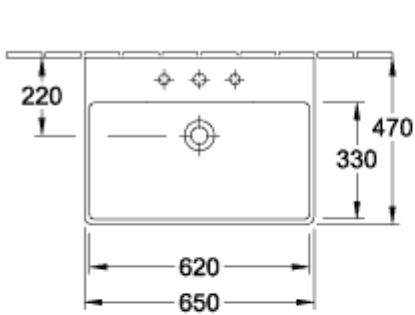

AVENTO WASHBASINS RECTANGLE

PRODUCT INFORMATION

Article title	Villeroy & Boch Avento Washbasins, 650 x 470 x 180 mm, White Alpin, with overflow, unpolished
Article number	41586501
Assembly / Assembly type	wall-mounted
Scope of delivery	1 x washbasin
Depth in mm	470
Width in mm	650
Height in mm	180
Interior depth	110
Collection	Avento
Product designation	Washbasins
Suitable for	3-hole mixer, Matching Villeroy&Boch furniture
Material	Sanitary ceramics
surface	glossy
With overflow	Yes
Shape	Rectangle
Colour designation	White Alpin
Antibacterial surface (with AntiBac)	No
Easy surface cleaning (CeramicPlus)	No
Number of tap holes punched through	1
Number of tap holes pre-drilled	2
Underside of washbasin	unpolished
Number of bowls	1

TECHNICAL DRAWINGS

41586501

41586501