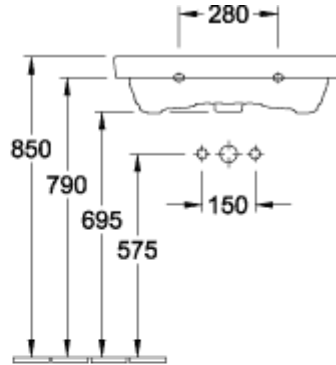

AVENTO WASHBASINS RECTANGLE

PRODUCT INFORMATION

Article title	Villeroy & Boch Avento Washbasins, 650 x 470 x 180 mm, White Alpin, with overflow, unpolished
Article number	41586501
Assembly / Assembly type	wall-mounted
Scope of delivery	1 x washbasin
Depth in mm	470
Width in mm	650
Height in mm	180
Interior depth	110
Collection	Avento
Product designation	Washbasins
Suitable for	3-hole mixer, Matching Villeroy&Boch furniture
Material	Sanitary ceramics
surface	glossy
With overflow	Yes
Shape	Rectangle
Colour designation	White Alpin
Antibacterial surface (with AntiBac)	No
Easy surface cleaning (CeramicPlus)	No
Number of tap holes punched through	1
Number of tap holes pre-drilled	2
Underside of washbasin	unpolished
Number of bowls	1

TECHNICAL DRAWINGS

41586501

41586501