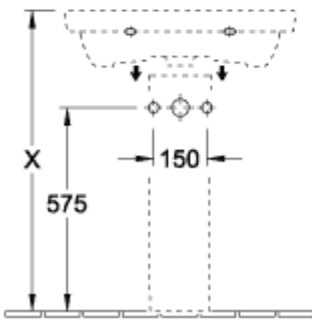

AVENTO WASHBASINS RECTANGLE

PRODUCT INFORMATION

Article title	Villeroy & Boch Avento Washbasins, 650 x 470 x 180 mm, White Alpin, with overflow, unpolished
Article number	41586501
Assembly / Assembly type	wall-mounted
Scope of delivery	1 x washbasin
Depth in mm	470
Width in mm	650
Height in mm	180
Interior depth	110
Collection	Avento
Product designation	Washbasins
Suitable for	3-hole mixer, Matching Villeroy&Boch furniture
Material	Sanitary ceramics
surface	glossy
With overflow	Yes
Shape	Rectangle
Colour designation	White Alpin
Antibacterial surface (with AntiBac)	No
Easy surface cleaning (CeramicPlus)	No
Number of tap holes punched through	1
Number of tap holes pre-drilled	2
Underside of washbasin	unpolished
Number of bowls	1

TECHNICAL DRAWINGS

41586501

41586501