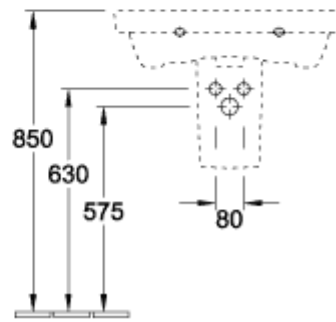

AVENTO WASHBASINS RECTANGLE

PRODUCT INFORMATION

Article title	Villeroy & Boch Avento Washbasins, 650 x 470 x 180 mm, White Alpin, with overflow, unpolished
Article number	41586501
Assembly / Assembly type	wall-mounted
Scope of delivery	1 x washbasin
Depth in mm	470
Width in mm	650
Height in mm	180
Interior depth	110
Collection	Avento
Product designation	Washbasins
Suitable for	3-hole mixer, Matching Villeroy&Boch furniture
Material	Sanitary ceramics
surface	glossy
With overflow	Yes
Shape	Rectangle
Colour designation	White Alpin
Antibacterial surface (with AntiBac)	No
Easy surface cleaning (CeramicPlus)	No
Number of tap holes punched through	1
Number of tap holes pre-drilled	2
Underside of washbasin	unpolished
Number of bowls	1

TECHNICAL DRAWINGS

41586501

41586501