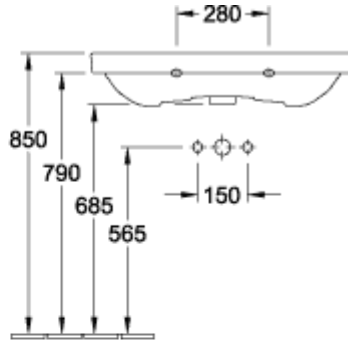

AVENTO VANITY WASHBASIN RECTANGLE

PRODUCT INFORMATION

Article title	Villeroy & Boch Avento Vanity washbasin, 800 x 470 x 165 mm, White Alpin, with overflow, unpolished
Article number	41568001
Assembly / Assembly type	wall-mounted
Scope of delivery	1 x vanity washbasin
Depth in mm	470
Width in mm	800
Height in mm	165
Interior depth	110
Collection	Avento
Product designation	Vanity washbasin
Suitable for	3-hole mixer, Matching Villeroy&Boch furniture
Material	Sanitary ceramics
surface	glossy
With overflow	Yes
Shape	Rectangle
Colour designation	White Alpin
Antibacterial surface (with AntiBac)	No
Easy surface cleaning (CeramicPlus)	No
Number of tap holes punched through	1
Number of tap holes pre-drilled	2
Underside of washbasin	unpolished
Number of bowls	1

TECHNICAL DRAWINGS

41568001

41568001