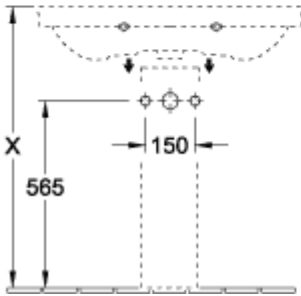

AVENTO VANITY WASHBASIN RECTANGLE

PRODUCT INFORMATION

Article title	Villeroy & Boch Avento Vanity washbasin, 800 x 470 x 165 mm, White Alpin, with overflow, unpolished
Article number	41568001
Assembly / Assembly type	wall-mounted
Scope of delivery	1 x vanity washbasin
Depth in mm	470
Width in mm	800
Height in mm	165
Interior depth	110
Collection	Avento
Product designation	Vanity washbasin
Suitable for	3-hole mixer, Matching Villeroy&Boch furniture
Material	Sanitary ceramics
surface	glossy
With overflow	Yes
Shape	Rectangle
Colour designation	White Alpin
Antibacterial surface (with AntiBac)	No
Easy surface cleaning (CeramicPlus)	No
Number of tap holes punched through	1
Number of tap holes pre-drilled	2
Underside of washbasin	unpolished
Number of bowls	1

TECHNICAL DRAWINGS

41568001

41568001