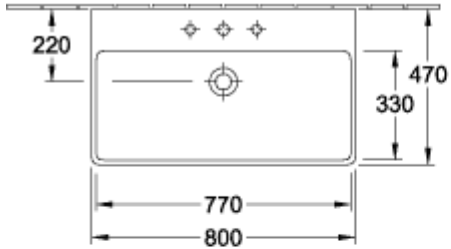

AVENTO VANITY WASHBASIN RECTANGLE

PRODUCT INFORMATION

Article title	Villeroy & Boch Avento Vanity washbasin, 800 x 470 x 165 mm, White Alpin, with overflow, unpolished
Article number	41568001
Assembly / Assembly type	wall-mounted
Scope of delivery	1 x vanity washbasin
Depth in mm	470
Width in mm	800
Height in mm	165
Interior depth	110
Collection	Avento
Product designation	Vanity washbasin
Suitable for	3-hole mixer, Matching Villeroy&Boch furniture
Material	Sanitary ceramics
surface	glossy
With overflow	Yes
Shape	Rectangle
Colour designation	White Alpin
Antibacterial surface (with AntiBac)	No
Easy surface cleaning (CeramicPlus)	No
Number of tap holes punched through	1
Number of tap holes pre-drilled	2
Underside of washbasin	unpolished
Number of bowls	1

TECHNICAL DRAWINGS

41568001

41568001