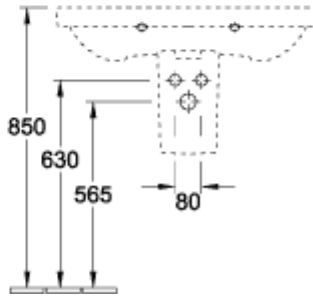

AVENTO VANITY WASHBASIN RECTANGLE

PRODUCT INFORMATION

Article title	Villeroy & Boch Avento Vanity washbasin, 800 x 470 x 165 mm, White Alpin, with overflow, unpolished
Article number	41568001
Assembly / Assembly type	wall-mounted
Scope of delivery	1 x vanity washbasin
Depth in mm	470
Width in mm	800
Height in mm	165
Interior depth	110
Collection	Avento
Product designation	Vanity washbasin
Suitable for	3-hole mixer, Matching Villeroy&Boch furniture
Material	Sanitary ceramics
surface	glossy
With overflow	Yes
Shape	Rectangle
Colour designation	White Alpin
Antibacterial surface (with AntiBac)	No
Easy surface cleaning (CeramicPlus)	No
Number of tap holes punched through	1
Number of tap holes pre-drilled	2
Underside of washbasin	unpolished
Number of bowls	1

TECHNICAL DRAWINGS

41568001

41568001