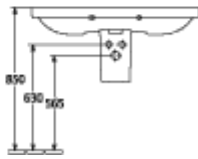

TECHNICAL DRAWINGS

4156A501