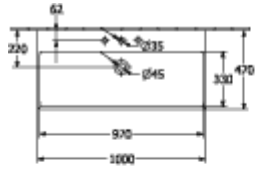

TECHNICAL DRAWINGS

4156A501