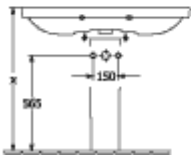

TECHNICAL DRAWINGS

4156A501