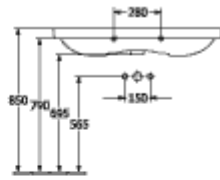

TECHNICAL DRAWINGS

4156A501