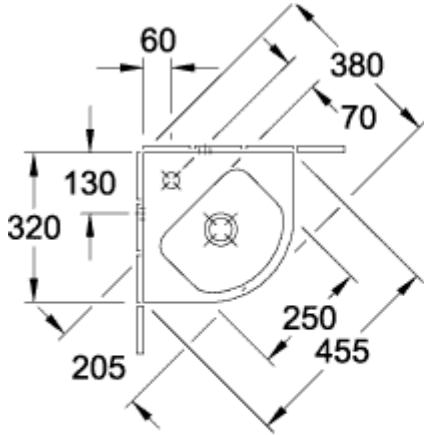

SUBWAY 2.0 CORNER HANDWASHBASIN QUARTER CIRCLE

PRODUCT INFORMATION

Article title	Villeroy & Boch Subway 2.0 Corner handwashbasin, 450 x 320 x 140 mm, White Alpin, with overflow, unpolished
Article number	73194501
Assembly / Assembly type	Corner installation
Scope of delivery	1 x corner handwashbasin
Depth in mm	320
Width in mm	450
Height in mm	140
Interior depth	90
Collection	Subway 2.0
Product designation	Corner handwashbasin
Suitable for	1-hole mixer
Material	Sanitary ceramics
surface	glossy
With overflow	Yes
Shape	Quarter circle
Colour designation	White Alpin
Antibacterial surface (with AntiBac)	No
Easy surface cleaning (CeramicPlus)	No
Number of tap holes punched through	1
Underside of washbasin	unpolished
Number of bowls	1

TECHNICAL DRAWINGS

73194501

73194501