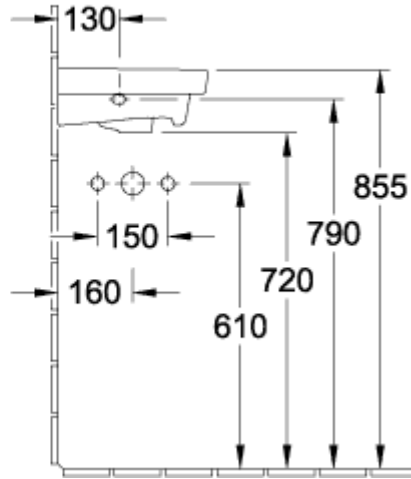

SUBWAY 2.0 CORNER HANDWASHBASIN QUARTER CIRCLE

PRODUCT INFORMATION

Article title	Villeroy & Boch Subway 2.0 Corner handwashbasin, 450 x 320 x 140 mm, White Alpin, with overflow, unpolished
Article number	73194501
Assembly / Assembly type	Corner installation
Scope of delivery	1 x corner handwashbasin
Depth in mm	320
Width in mm	450
Height in mm	140
Interior depth	90
Collection	Subway 2.0
Product designation	Corner handwashbasin
Suitable for	1-hole mixer
Material	Sanitary ceramics
surface	glossy
With overflow	Yes
Shape	Quarter circle
Colour designation	White Alpin
Antibacterial surface (with AntiBac)	No
Easy surface cleaning (CeramicPlus)	No
Number of tap holes punched through	1
Underside of washbasin	unpolished
Number of bowls	1

TECHNICAL DRAWINGS

73194501

73194501