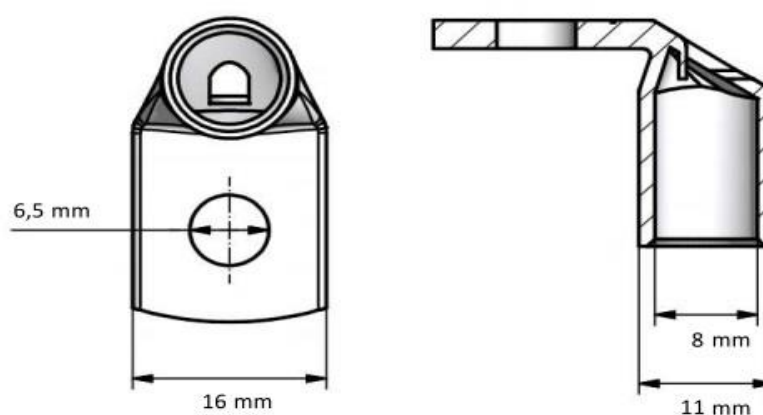

Mittakuva**Pakkaus**

Pakkausmuoto	Laatikko	Kpl / Pakkaus	50	Paino [kg]	0,72
Pituus [mm]	86	Leveys [mm]	68	Korkeus [mm]	82

Ouneva Oy

Teollisuustie 21
FI-82730 Tuupovaara
Finland

Tel. +358 400 179 750
info@ouneva.fi

	-	
	-	
	-	
	-	
	-	
	-	
	-	
Number of poles	1	pcs
Max. Cross section	25	mm ²
	-	
	-	
	-	
	-	
	-	
Weight	14	g
	-	
	-	
Color / Material	Tin plated copper	
Mounting / Connection	Crimping	

Description

Cable lugs are used for connecting copper cables. Installation of the cable lugs can be performed with the most basic crimping tools. Cable lugs are compatible with all kinds of stranded (also compressed and PEX-type) wires.

Drawing

Package

Package	Box	Pcs / Package	50	Weight [kg]	0,72
Length [mm]	86	Width [mm]	68	Height [mm]	82

Ouneva Oy

Teollisuustie 21
FI-82730 Tuupovaara
Finland

Tel. +358 400 179 750
info@ouneva.fi

www.ounevagroup.fi
www.ounevaproducts.fi