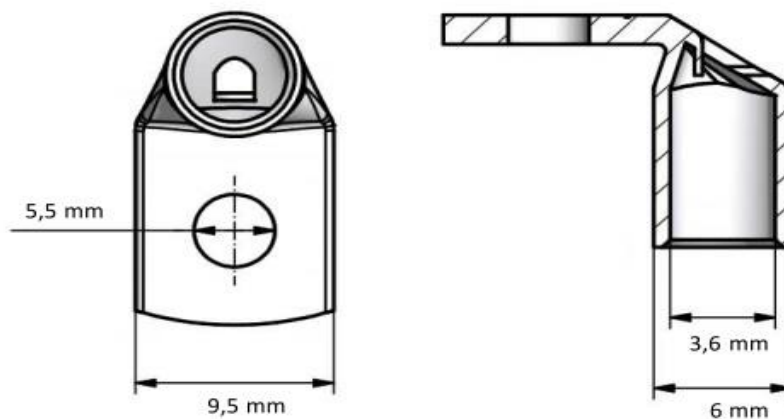

Drawing

Package

Package	Box	Pcs / Package	50	Weight [kg]	0,137
Length [mm]	28	Width [mm]	60	Height [mm]	110

Ouneva Oy

Teollisuustie 21
FI-82730 Tuupovaara
Finland

Tel. +358 400 179 750
info@ouneva.fi

www.ounevagroup.fi
www.ounevaproducts.fi