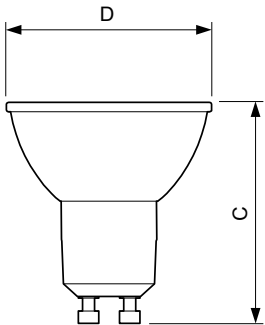

MASTER LEDspot MV

Jännite (nim.)	220-240 V
Lämpötila	
T-kotelo, maksimi (nim.)	80 °C
Ohjausjärjestelmät ja himmennys	
Himmennettävä	Kyllä
Hyväksyntä ja käyttökohteet	
Soveltuu korostusvalaistukseen	Yes
Energiatohokkuusmerkintä (EEL)	A+
Energiankulutus kWh/1000 h	4 kWh

Tuotetiedot

Koko tuotekoodi	871869670809500
Tilaustuotteen nimi	MAS LED spot VLE DT 3.7-35W GU10 927 36D
EAN/UPC – tuote	8718696708095
Tilauskoodi	70809500
Osoittaja – määrä/pakkaus	1
Osoittaja – pakkauksia ulomassa laatikossa	10
Materiaalinumero (12NC)	929001350002
Nettopaino (kappale)	0.038 kg

Rajoitukset ja turvallisuus

- Käyttölämpötila välillä -20...+45 °C
- Sijoitettava vain kuiviin tai kosteisiin paikkoihin. Sopii useimpiin avoimiin valaisimiin, joissa lampunpidikkeiden ympärillä on tarpeeksi tilaa (10 mm tyhjää tilaa)
- Ei suunniteltu käytettäväksi osana turvavalaisusta

Mittapiirros

GU10 230V4W-35W230lm36D 22-2700K GU10Dim

Product	D	C
MAS LED spot VLE DT 3.7-35W GU10 927 36D	50 mm	54 mm