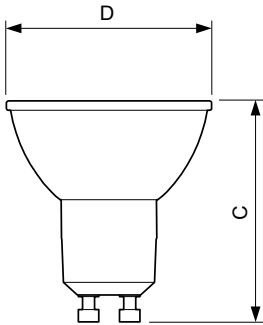

CorePro LEDspot MV

Tuotetiedot

Koko tuotekoodi	871869672137700
Tilaustuotteen nimi	CorePro LEDspot 5-50W GU10 827 36D DIM
EAN/UPC – tuote	8718696721377
Tilauskoodi	72137700
Sähkönumero	4724013

Osoittaja – määrä/pakkaus	1
Osoittaja – pakkauksia ulommassa laatikossa	10
Materiaalinumero (12NC)	929001364102
Nettopaino (kappale)	0.038 kg

Mittapiirros

GU10 230V 5-50W 350lm 36D 2700K GU10 D

Product	D	C
CorePro LEDspot 5-50W GU10 827 36D DIM	50 mm	54 mm