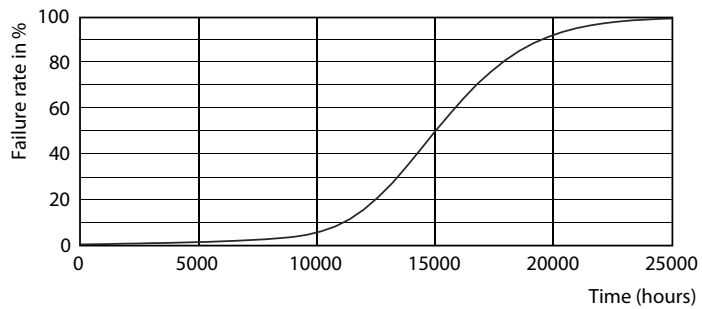

CorePro LEDspot MV

Käyttöikä

CLA LEDspotMV 50W GU10 827 36D ND

CLA LEDspotMV 50W GU10 827 36D ND