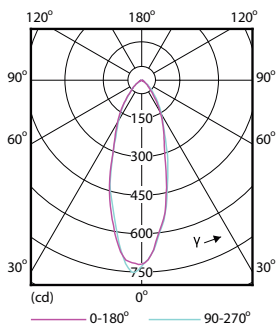

Valonjakotiedot

CorePro LEDspotMV 50W GU10 830 36D CLA