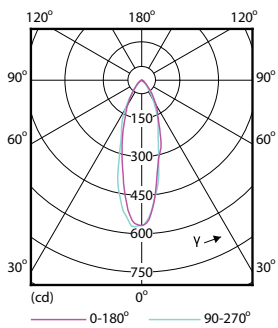

Valonjakotiedot

CorePro LEDspotMV 35W GU10 830 36D CLA