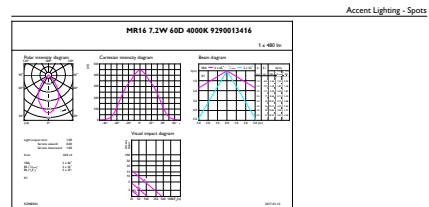

MASTER LEDspot ExpertColor LV

Ohjausjärjestelmät ja himmennys

Himmennettävä	Kyllä

Hyväksyntä ja käyttökohteet

Soveltuu korostusvalaistukseen	Yes
Energiatohokkuusmerkintä (EEL)	A+
Energiankulutus kWh/1000 h	8 kWh

Tuotetiedot

Koko tuotekoodi	871869675755000

Tilaustuotteen nimi	MASTER LED ExpertColor 6.5-35W MR16 940 60D
EAN/UPC – tuote	8718696757550
Tilauuskoodi	75755000
Osoittaja – määrä/pakkaus	1
Osoittaja – pakkauksia ulommassa laatikossa	10
Materiaalnumero (12NC)	929001341602
Nettopaino (kappale)	0.034 kg

Mittapiirros

Product	D	C
MASTER LED ExpertColor 6.5-35W MR16 940 60D	50.5 mm	46 mm

Valonjakotiedot