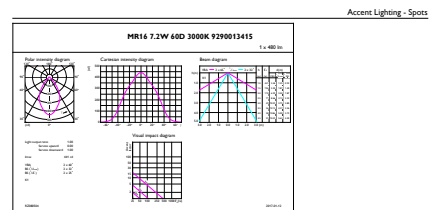

Mittapiirros

MAS LED MR16 ExpertColor 7.2-50W 930 60D

| Product | D | C |
|---|---------|-------|
| MASTER LED ExpertColor 6.5-35W MR16 930 60D | 50.5 mm | 46 mm |

Valonjakotiedot

Master LEDspot ExpertColor LV 50W EZ10 930 10D